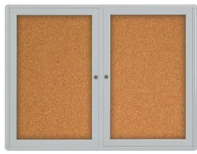

Indoor Enclosed Bulletin Boards 48 x 48 with Rounded Corners (2 DOORS)

FOR CURRENT PRICING, VISIT THE ID # LISTED ABOVE

Product Details

- Indoor Enclosed Bulletin Boards
- Aluminum Display Case
- Rounded Corners
- Overall Bulletin Board Size: [48" Wide x 48" High](#)
- Number of Doors: 2
- Sleek radius frame with **ROUNDED CORNERS** accentuates messages
- Wall Mount Cork Bulletin Board
- Full length steel piano hinges support each door
- Security cam-lock on the front of each door (2 keys included)
- Overall Display Case Depth: 2"
- Interior Useable Depth: 5/8"
- 4 metal frame finishes
- Frame Orientation: **SQUARE**
- Break Resistant Acrylic: Clear Lexan Polycarbonate Window
- Self healing natural cork interior
- 48 x 48 Bulletin Board 2 Door Rounded Corners for Indoor Use!
- **FREE SHIPPING** on Indoor Enclosed Bulletin Boards 48x48
- **Call for Custom Cork Boards and Bulletin Boards**

Ordering Options

- Painted Cork and Fabric Colors over Cork
- Plastic Clear or Multi-Color Push Pins (100 per box)
- **Door Window: Break Resistant or Tempered Glass**
 - Break Resistant Acrylic: 1/8" thick, lightweight (Standard)
 - 1/4" Tempered Glass for public environments and locations that require this added safety feature. (Upcharge)
 - If chosen we will use our heavy duty door that will change one of 2 dimensions by 1/2". We will contact you if you do not indicate which dimension you would like adjusted in your order notes.
 - The viewable area can decrease by 1/2" or the overall size can be increased by 1/2".

Model	Overall Size	Viewable Area (per door)	Number of Doors	Ships Via	Weight
SCBBIRC234-4848	48" Wide x 48" High	19 1/4" x 43"	2	Freight	58 LBS