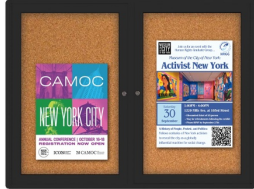

Indoor Enclosed Bulletin Boards 48 x 48 with Rounded Corners (2 DOORS)

FOR CURRENT PRICING, VISIT THE ID # LISTED ABOVE

Product Details

- Indoor Enclosed Bulletin Boards
- Aluminum Display Case
- Rounded Corners
- Overall Bulletin Board Size: [48" Wide x 48" High](#)
- Number of Doors: 2
- Sleek radius frame with **ROUNDED CORNERS** accentuates messages
- Wall Mount Cork Bulletin Board
- Full length steel piano hinges support each door
- Security cam-lock on the front of each door (2 keys included)
- Overall Display Case Depth: 2"
- Interior Useable Depth: 5/8"
- 4 metal frame finishes
- Frame Orientation: **SQUARE**
- Break Resistant Acrylic: Clear Lexan Polycarbonate Window
- Self healing natural cork interior
- 48 x 48 Bulletin Board 2 Door Rounded Corners for Indoor Use!
- **FREE SHIPPING** on Indoor Enclosed Bulletin Boards 48x48
- **Call for Custom Cork Boards and Bulletin Boards**

Ordering Options

- Painted Cork and Fabric Colors over Cork
- Plastic Clear or Multi-Color Push Pins (100 per box)
- **Door Window: Break Resistant or Tempered Glass**
 - Break Resistant Acrylic: 1/8" thick, lightweight (Standard)
 - 1/4" Tempered Glass for public environments and locations that require this added safety feature. (Upcharge)
 - If chosen we will use our heavy duty door that will change one of 2 dimensions by 1/2". We will contact you if you do not indicate which dimension you would like adjusted in your order notes.
 - The viewable area can decrease by 1/2" or the overall size can be increased by 1/2".