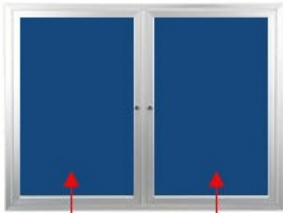

### 40x40 Enclosed Indoor Bulletin Boards with Radius Edge (2 DOORS)

FOR CURRENT PRICING, VISIT THE ID # LISTED ABOVE

#### Product Details

- Indoor Enclosed Bulletin Board
- **Contemporary Radius Corners**
- Aluminum Display Case Construction
- **2 Door Bulletin Board**
- Wall Mount Cork Bulletin Board
- **Overall Size: 40" Wide x 40" High**
- Sleek radius frame accentuates messages
- Features full length piano hinges support each door
- Lockable Bulletin Board
- Security cam-lock on front of each door (2 keys included)
- Overall Case Depth: 2"
- Interior Useable Depth: 5/8"
- 4 metal frame finishes
- Frame Orientation: All sizes come standard in **SQUARE** orientation
- Break Resistant Acrylic: Ideal for high traffic public environments
- Self sealing natural cork interior
- 2 Door Enclosed Bulletin Board 40x40 Radius Corners for INDOOR use
- **Call For Custom 2, 3, 4 Door Bulletin Board Display Cases**

#### Ordering Options

- Fabric covering over corkboard
- Painted Cork and Fabric Colors over Cork
- Plastic Clear or Multi-Color Push Pins (100 per box)
- **Door Window: Break Resistant or Tempered Glass**
  - Break Resistant Acrylic: 1/8" thick, lightweight (Standard)
  - 1/4" Tempered Glass for public environments and locations that require this added safety feature. (Upcharge)
    - If chosen we will use our heavy duty door that will change one of 2 dimensions by 1/2". We will contact you if you do not indicate which dimension you would like adjusted in your order notes.
    - The viewable area can decrease by 1/2" or the overall size can be increased by 1/2".