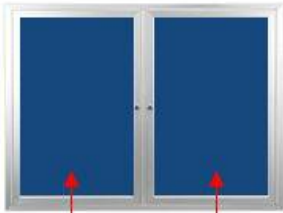

40x40 Enclosed Indoor Bulletin Boards with Radius Edge (2 DOORS)

FOR CURRENT PRICING, VISIT THE ID # LISTED ABOVE

Product Details

- Indoor Enclosed Bulletin Board
- **Contemporary Radius Corners**
- Aluminum Display Case Construction
- **2 Door Bulletin Board**
- Wall Mount Cork Bulletin Board
- **Overall Size: 40" Wide x 40" High**
- Sleek radius frame accentuates messages
- Features full length piano hinges support each door
- Lockable Bulletin Board
- Security cam-lock on front of each door (2 keys included)
- Overall Case Depth: 2"
- Interior Useable Depth: 5/8"
- 4 metal frame finishes
- Frame Orientation: All sizes come standard in **SQUARE** orientation
- Break Resistant Acrylic: Ideal for high traffic public environments
- Self sealing natural cork interior
- 2 Door Enclosed Bulletin Board 40x40 Radius Corners for INDOOR use
- **Call For Custom 2, 3, 4 Door Bulletin Board Display Cases**

OPTIONAL FABRIC COLORS
(SHOWN IN **COBALT ACCENT**)

Ordering Options

- Fabric covering over corkboard
- Painted Cork and Fabric Colors over Cork
- Plastic Clear or Multi-Color Push Pins (100 per box)
- **Door Window: Break Resistant or Tempered Glass**
 - Break Resistant Acrylic: 1/8" thick, lightweight (Standard)
 - 1/4" Tempered Glass for public environments and locations that require this added safety feature. (Upcharge)
 - If chosen we will use our heavy duty door that will change one of 2 dimensions by 1/2". We will contact you if you do not indicate which dimension you would like adjusted in your order notes.
 - The viewable area can decrease by 1/2" or the overall size can be increased by 1/2".

Model	Overall Size	Viewable Area (per door)	Number of Doors	Ships Via	Weight
SCIBBR234-4040	40" Wide x 40" High	15 1/4" x 35"	2	Freight	39 LBS