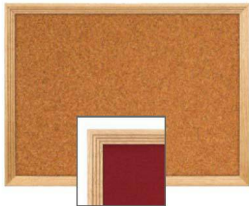

24 x 36 Wood Framed Cork Bulletin Board (with Decorative Frame Style)

FOR CURRENT PRICING, VISIT THE ID # LISTED ABOVE

Product Details

- o **Cork Board Framed**
- o **Wood Framed Wall Cork Board Display**
- o Overall Cork Board Frame Size: 24" x 36"
- o **Wood frame (1 1/8" WIDE) borders the cork board**
- o Overall Cork Bulletin Board Depth: 3/4"
- o Available in 3 Wood Frame Finishes: Cherry, Light Oak, and Walnut
- o **Factory installed hangers allow you to mount Portrait or Landscape ()**
- o Self sealing natural cork, laminated to sturdy fiberboard
- o Constructed from solid hardwood with an attractive finish
- o 24x36 Open Face cork bulletin board displays for **INDOOR** use only
- o **Call for Custom Open Face Wood Framed Bulletin Boards**

Ordering Options

- Fabric Covering over Cork bulletin board (see 10 colors below)
- Painted Corkboard Colors (see 4 colors below)
- Hard Plastic Push Pins: Clear or Multi-Color push pins (100 per box)
- Mounting brackets to help mount & secure your frame to the wall

***CUSTOM SIZES AVAILABLE | CALL US**

Model	Overall Size	Orientation	Ships Via	Shipping Weight
OFCDW-2436	24" x 36"	Mounts both Portrait & Landscape	UPS	8 LBS