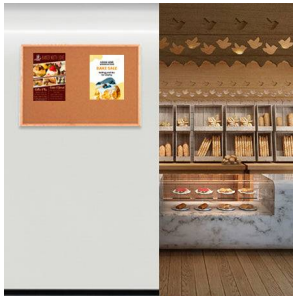

Value Line 12x24 Wood Framed Cork Bulletin Board | Open Face with Hardwood Trim

FOR CURRENT PRICING, VISIT THE ID # LISTED ABOVE

Product Details

- Value Line Cork Board
- Wooden Framed Cork Bulletin Board
- Open Face Message Corkboard
- Overall Cork Board Frame Size: 12" x 24"
- Wall Mount Cork Board Frame
- Wood frame (1" WIDE) borders the cork board
- Overall Framed Bulletin Board Depth: 3/4"
- Available in 3 Wood Frame Finishes: Cherry, Light Oak, and Walnut
- Factory installed hangers allow you to mount Portrait or Landscape
- Natural tan cork laminated to sturdy fiberboard
- 12x24 Open Face corkboard displays for **INDOOR use only**
- Call to customize Open Wood Frame Bulletin Boards

Ordering Options

- Fabric Covering over Cork bulletin board (see 10 colors below)
- Painted Corkboard Colors (see 4 colors below)
- Hard Plastic Push Pins: Clear or Multi-Color push pins (100 per box)
- Mounting brackets to help mount & secure your frame to the wall

***CUSTOM SIZES AVAILABLE | CALL US**

Model	Overall Size	Orientation	Ships Via	Shipping Weight
OFCVW-1224	12" x 24"	Mounts both Portrait & Landscape	UPS	5 LBS