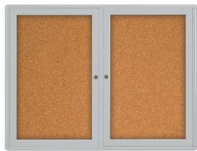

Indoor Enclosed Bulletin Boards 72 x 36 with Rounded Corners (2 DOORS)

FOR CURRENT PRICING, VISIT THE ID # LISTED ABOVE

Product Details

- Indoor Enclosed Bulletin Boards
- Aluminum Display Case
- Rounded Corners
- Overall Bulletin Board Size: [72" Wide x 36" High](#)
- Number of Doors: 2
- Sleek radius frame with **ROUNDED CORNERS** accentuates messages
- Wall Mount Cork Bulletin Board
- Full length steel piano hinges support each door
- Security cam-lock on the front of each door (2 keys included)
- Overall Display Case Depth: 2"
- Interior Useable Depth: 5/8"
- 4 metal frame finishes
- Frame Orientation: **LANDSCAPE**
- Break Resistant Acrylic: Clear Lexan Polycarbonate Window
- Self healing natural cork interior
- 72 x 36 Bulletin Board 2 Door Rounded Corners for Indoor Use!
- **FREE SHIPPING** on Indoor Enclosed Bulletin Boards 72x36
- [Call for Custom Cork Boards and Bulletin Boards](#)

Ordering Options

- Painted Cork and Fabric Colors over Cork
- Plastic Clear or Multi-Color Push Pins (100 per box)
- **Door Window: Break Resistant or Tempered Glass**
 - Break Resistant Acrylic: 1/8" thick, lightweight (Standard)
 - 1/4" Tempered Glass for public environments and locations that require this added safety feature. (Upcharge)
 - If chosen we will use our heavy duty door that will change one of 2 dimensions by 1/2". We will contact you if you do not indicate which dimension you would like adjusted in your order notes.
 - The viewable area can decrease by 1/2" or the overall size can be increased by 1/2".

Model	Overall Size	Viewable Area (per door)	Number of Doors	Ships Via	Weight
SCBBIRC234-7236	72" Wide x 36" High	31 1/4" x 31"	2	Freight	65 LBS