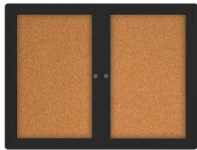

### Indoor Enclosed Bulletin Boards 72 x 36 with Rounded Corners (2 DOORS)

FOR CURRENT PRICING, VISIT THE ID # LISTED ABOVE

#### Product Details

- Indoor Enclosed Bulletin Boards
- Aluminum Display Case
- Rounded Corners
- Overall Bulletin Board Size: [72" Wide x 36" High](#)
- Number of Doors: 2
- Sleek radius frame with **ROUNDED CORNERS** accentuates messages
- Wall Mount Cork Bulletin Board
- Full length steel piano hinges support each door
- Security cam-lock on the front of each door (2 keys included)
- Overall Display Case Depth: 2"
- Interior Useable Depth: 5/8"
- 4 metal frame finishes
- Frame Orientation: **LANDSCAPE**
- Break Resistant Acrylic: Clear Lexan Polycarbonate Window
- Self healing natural cork interior
- 72 x 36 Bulletin Board 2 Door Rounded Corners for Indoor Use!
- **FREE SHIPPING** on Indoor Enclosed Bulletin Boards 72x36
- [Call for Custom Cork Boards and Bulletin Boards](#)

#### Ordering Options

- Painted Cork and Fabric Colors over Cork
- Plastic Clear or Multi-Color Push Pins (100 per box)
- **Door Window: Break Resistant or Tempered Glass**
  - Break Resistant Acrylic: 1/8" thick, lightweight (Standard)
  - 1/4" Tempered Glass for public environments and locations that require this added safety feature. (Upcharge)
    - If chosen we will use our heavy duty door that will change one of 2 dimensions by 1/2". We will contact you if you do not indicate which dimension you would like adjusted in your order notes.
    - The viewable area can decrease by 1/2" or the overall size can be increased by 1/2".