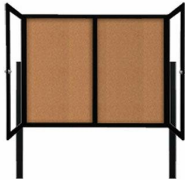

Free-Standing Outdoor Enclosed Bulletin Board 42x32 with Posts | Two-Door Cabinet - Four Weather Treated Metal Finishes

FOR CURRENT PRICING, VISIT THE ID # LISTED ABOVE

Product Details

- Two Door Outdoor Enclosed Bulletin Board
- Sleek Radius Style Display Case Corners
- 42x32 Aluminum Display Cabinet Construction
- Free Standing with Two Posts (8 Foot)
- Overall Corkboard Case Size: 42" Wide x 32" High
- Smooth Radius Edge Cabinet Corners + Mitered Cut
- Sleek Frame with Radius Edges Accentuates Messages
- Full-length piano hinges support each door
- Lockable Bulletin Board
- Security cam-lock on the front of each door (2 keys included)
- Overall Display Case Depth: 4"
- Interior Useable Depth: 2 5/8"
- 4 outdoor treated metal finishes
- Display Case Orientation: LANDSCAPE
- Break-Resistant Clear Acrylic Window (Lexan)
- Self-sealing natural cork interior
- **Weep Holes** on cabinet bottom expel water + reduces condensation build-up
- Weather-resistant aluminum backing with silicone sealant
- **Free Shipping**
- Call to Buy Custom Outdoor Bulletin Board Stand: 1, 2 or 3 Doors

Post Specifications

- Post Dimensions: 2" x 2" x 96" (8 Feet High)
- Posts are attached to the case through the sides. Pre-drilled holes will be provided on the posts for easy display case mounting
- Posts should be secured at least 3 feet into the ground for proper support.

Ordering Options

- Vinyl covering over corkboard
- Plastic Clear or Multi-Color Push Pins (100 per box)
- **Door Window: Break Resistant or Tempered Glass**
 - Break Resistant Acrylic: 1/8" thick, lightweight (Standard)
 - 1/4" Tempered Glass for public environments and locations that require this added safety feature. (Upcharge)
 - If chosen we will use our heavy duty door that will change one of 2 dimensions by 1/2". We will contact you if you do not indicate which dimension you would like adjusted in your order notes.
 - The viewable area can decrease by 1/2" or the overall size can be increased by 1/2".