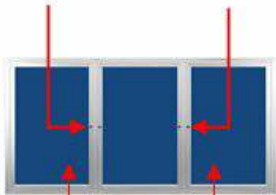

96x36 Enclosed Indoor Bulletin Boards with Radius Edge (3 DOORS)

FOR CURRENT PRICING, VISIT THE ID # LISTED ABOVE

Product Details

- Indoor Enclosed Bulletin Board
- **Contemporary Radius Corners**
- Aluminum Display Case Construction
- **3 Door Bulletin Board**
- Wall Mount Cork Bulletin Board
- **Overall Size: 96" Wide x 36" High**
- Sleek radius frame accentuates messages
- Features full length piano hinges support each door
- Lockable Bulletin Board
- Security cam-lock on front of each door (2 keys included)
- Overall Case Depth: 2"
- Interior Useable Depth: 5/8"
- 4 metal frame finishes
- Frame Orientation: All sizes come standard in **LANDSCAPE** orientation
- Break Resistant Acrylic: Ideal for high traffic public environments
- Self sealing natural cork interior
- 3 Door Enclosed Bulletin Board 96x36 Radius Corners for INDOOR use
- **Call For Custom 2, 3, 4 Door Bulletin Board Display Cases**

Ordering Options

- Fabric covering over corkboard
- Painted Cork and Fabric Colors over Cork
- Plastic Clear or Multi-Color Push Pins (100 per box)
- **Door Window: Break Resistant or Tempered Glass**
 - Break Resistant Acrylic: 1/8" thick, lightweight (Standard)
 - 1/4" Tempered Glass for public environments and locations that require this added safety feature. (Upcharge)
 - If chosen we will use our heavy duty door that will change one of 2 dimensions by 1/2". We will contact you if you do not indicate which dimension you would like adjusted in your order notes.
 - The viewable area can decrease by 1/2" or the overall size can be increased by 1/2".

SECURITY CAM LOCK

OPTIONAL FABRIC COLORS
(SHOWN IN COBALT ACCENT)

Model	Overall Size	Viewable Area (per door)	Number of Doors	Ships Via	Weight
SCIBBR234-9636-3D	96" Wide x 36" High	27 1/2" x 43"	3	Freight	83 LBS