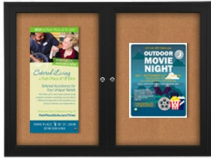

84 x 24 INDOOR Enclosed Bulletin Cork Boards 2 DOOR

FOR CURRENT PRICING, VISIT THE ID # LISTED ABOVE

Product Details

- Indoor Bulletin Board
- Wall Mounted
- 2 Door Enclosed Bulletin Board
- Aluminum Display Case Construction w Mitered Corners
- Overall Size: 84" Wide x 24" High
- Full length piano hinges support each door
- Locking Bulletin Board
- Security cam-lock on the front of each door (2 keys included)
- Overall Depth: 2"
- Interior Useable Depth: 5/8"
- 4 metal frame finishes
- Frame Orientation: 84x24 come standard in [LANDSCAPE](#)
- Break Resistant Clear Acrylic Windows
- Self sealing natural cork interior
- 84x24 Enclosed Bulletin Board 2 Doors **for Indoor Use Only**
- **Free Shipping** on 84x24 Indoor Enclosed Bulletin Boards 2 Doors
- **Call for Custom Enclosed Cork Bulletin Boards**

Ordering Options

- Fabric covering over corkboard
- Painted Cork and Fabric Colors over Cork
- Plastic Clear or Multi-Color Push Pins (100 per box)
- **Door Window: Break Resistant or Tempered Glass**
 - Break Resistant Acrylic: 1/8" thick, lightweight (Standard)
 - 1/4" Tempered Glass for public environments and locations that require this added safety feature. (Upcharge)
 - If chosen we will use our heavy duty door that will change one of 2 dimensions by 1/2". We will contact you if you do not indicate which dimension you would like adjusted in your order notes.
 - The viewable area can decrease by 1/2" or the overall size can be increased by 1/2".

Model	Overall Size	Viewable Area (per door)	Number of Doors	Ships Via	Weight
SCIBB234-8424	84" Wide x 24" High	37 1/4" x 19"	2	Freight	43 LBS