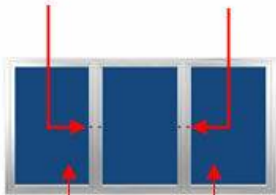

84x48 Enclosed Indoor Bulletin Boards with Radius Edge (3 DOORS)

FOR CURRENT PRICING, VISIT THE ID # LISTED ABOVE

Product Details

- Indoor Enclosed Bulletin Board
- **Contemporary Radius Corners**
- Aluminum Display Case Construction
- **3 Door Bulletin Board**
- Wall Mount Cork Bulletin Board
- **Overall Size: 84" Wide x 48" High**
- Sleek radius frame accentuates messages
- Features full length piano hinges support each door
- Lockable Bulletin Board
- Security cam-lock on front of each door (2 keys included)
- Overall Case Depth: 2"
- Interior Useable Depth: 5/8"
- 4 metal frame finishes
- Frame Orientation: All sizes come standard in **LANDSCAPE** orientation
- Break Resistant Acrylic: Ideal for high traffic public environments
- Self sealing natural cork interior
- 3 Door Enclosed Bulletin Board 84x48 Radius Corners for INDOOR use
- **Call For Custom 2, 3, 4 Door Bulletin Board Display Cases**

Ordering Options

- Fabric covering over corkboard
- Painted Cork and Fabric Colors over Cork
- Plastic Clear or Multi-Color Push Pins (100 per box)
- **Door Window: Break Resistant or Tempered Glass**
 - Break Resistant Acrylic: 1/8" thick, lightweight (Standard)
 - 1/4" Tempered Glass for public environments and locations that require this added safety feature. (Upcharge)
 - If chosen we will use our heavy duty door that will change one of 2 dimensions by 1/2". We will contact you if you do not indicate which dimension you would like adjusted in your order notes.
 - The viewable area can decrease by 1/2" or the overall size can be increased by 1/2".

SECURITY CAM LOCK

OPTIONAL FARBIC COLORS
(SHOWN IN COBALT ACCENT)

Model	Overall Size	Viewable Area (per door)	Number of Doors	Ships Via	Weight
SCIBBR234-8448-3D	84" Wide x 48" High	23 1/2" x 43"	3	Freight	97 LBS