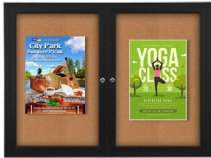

60x30 Enclosed Indoor Bulletin Boards with Radius Edge (2 DOORS)

FOR CURRENT PRICING, VISIT THE ID # LISTED ABOVE

Product Details

- Indoor Enclosed Bulletin Board
- **Contemporary Radius Corners**
- Aluminum Display Case Construction
- **2 Door Bulletin Board**
- Wall Mount Cork Bulletin Board
- **Overall Size: 60" Wide x 30" High**
- Sleek radius frame accentuates messages
- Features full length piano hinges support each door
- Lockable Bulletin Board
- Security cam-lock on front of each door (2 keys included)
- Overall Case Depth: 2"
- Interior Useable Depth: 5/8"
- 4 metal frame finishes
- Frame Orientation: All sizes come standard in **LANDSCAPE** orientation
- Break Resistant Acrylic: Ideal for high traffic public environments
- Self sealing natural cork interior
- 2 Door Enclosed Bulletin Board 60x30 Radius Corners for INDOOR use
- **Call For Custom 2, 3, 4 Door Bulletin Board Display Cases**

Ordering Options

- Fabric covering over corkboard
- Painted Cork and Fabric Colors over Cork
- Plastic Clear or Multi-Color Push Pins (100 per box)
- **Door Window: Break Resistant or Tempered Glass**
 - Break Resistant Acrylic: 1/8" thick, lightweight (Standard)
 - 1/4" Tempered Glass for public environments and locations that require this added safety feature. (Upcharge)
 - If chosen we will use our heavy duty door that will change one of 2 dimensions by 1/2". We will contact you if you do not indicate which dimension you would like adjusted in your order notes.
 - The viewable area can decrease by 1/2" or the overall size can be increased by 1/2".