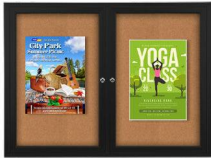

### 60x30 Enclosed Indoor Bulletin Boards with Radius Edge (2 DOORS)

FOR CURRENT PRICING, VISIT THE ID # LISTED ABOVE

#### Product Details

- Indoor Enclosed Bulletin Board
- **Contemporary Radius Corners**
- Aluminum Display Case Construction
- **2 Door Bulletin Board**
- Wall Mount Cork Bulletin Board
- **Overall Size: 60" Wide x 30" High**
- Sleek radius frame accentuates messages
- Features full length piano hinges support each door
- Lockable Bulletin Board
- Security cam-lock on front of each door (2 keys included)
- Overall Case Depth: 2"
- Interior Useable Depth: 5/8"
- 4 metal frame finishes
- Frame Orientation: All sizes come standard in **LANDSCAPE** orientation
- Break Resistant Acrylic: Ideal for high traffic public environments
- Self sealing natural cork interior
- 2 Door Enclosed Bulletin Board 60x30 Radius Corners for INDOOR use
- **Call For Custom 2, 3, 4 Door Bulletin Board Display Cases**

#### Ordering Options

- Fabric covering over corkboard
- Painted Cork and Fabric Colors over Cork
- Plastic Clear or Multi-Color Push Pins (100 per box)
- **Door Window: Break Resistant or Tempered Glass**
  - Break Resistant Acrylic: 1/8" thick, lightweight (Standard)
  - 1/4" Tempered Glass for public environments and locations that require this added safety feature. (Upcharge)
    - If chosen we will use our heavy duty door that will change one of 2 dimensions by 1/2". We will contact you if you do not indicate which dimension you would like adjusted in your order notes.
    - The viewable area can decrease by 1/2" or the overall size can be increased by 1/2".