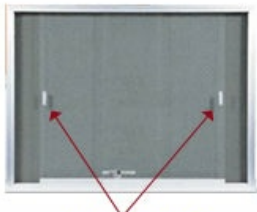

84 x 24 Indoor Enclosed Bulletin Cork Boards with Sliding Glass Doors

FOR CURRENT PRICING, VISIT THE ID # LISTED ABOVE

Product Details

- Indoor Enclosed Bulletin Board
- 3 Door Sliding Glass Bulletin Board Display
- Aluminum Display Cabinet
- Corner Style: Classic Mitered Style
- Overall Size: 84" Wide x 24" High
- Wall Mount Display Case
- Lockable Message Display Board
- Secured with ratchet lock (two keys included)
- Post messages, announcements, school work
- Self-sealing natural cork interior
- Standard Finish: Satin anodized aluminum frame
- Tempered glass sliding doors
- 1" Wide Main Frame
- 3 1/8" Display Case Depth
- **84x24 Glass Bulletin Boards For INDOOR USE ONLY**
- Sliding Glass Doors Enclosed Bulletin Boards **SHIPS FREE FREIGHT**
- Call For Custom Enclosed Bulletin Boards with Doors

RATCHET LOCK & KEY

SECURES YOUR POSTINGS
IN HIGH TRAFFIC AREAS

(10) FABRIC COLORS &
(4) PAINTED CORK COLORS
(shown in Sea Foam Green Cork)

HANDLE GRIPS
ARE POSITIONED
ON EACH DOOR FOR EASY
DOOR SLIDING

Ordering Options

- Painted Cork and Fabric Colors over Cork
- Plastic Clear or Multi-Color Push Pins (100 per box)
- LED Lighting available. Contact us for pricing

Model	Overall Size	Viewable Area	Number of Doors	Ships Via	Weight
BBISG-8424	84" Wide x 24" High	81" x 20"	3	Freight	65 LBS