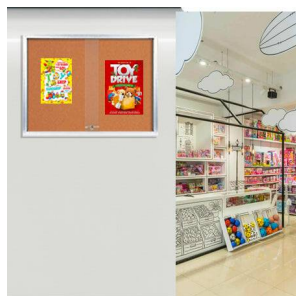

84 x 24 Indoor Enclosed Bulletin Cork Boards with Sliding Glass Doors

FOR CURRENT PRICING, VISIT THE ID # LISTED ABOVE

Product Details

- Indoor Enclosed Bulletin Board
- 3 Door Sliding Glass Bulletin Board Display
- Aluminum Display Cabinet
- Corner Style: Classic Mitered Style
- Overall Size: 84" Wide x 24" High
- Wall Mount Display Case
- Lockable Message Display Board
- Secured with ratchet lock (two keys included)
- Post messages, announcements, school work
- Self-sealing natural cork interior
- Standard Finish: Satin anodized aluminum frame
- Tempered glass sliding doors
- 1" Wide Main Frame
- 3 1/8" Display Case Depth
- **84x24 Glass Bulletin Boards For INDOOR USE ONLY**
- Sliding Glass Doors Enclosed Bulletin Boards **SHIPS FREE FREIGHT**
- [Call For Custom Enclosed Bulletin Boards with Doors](#)

Ordering Options

- Painted Cork and Fabric Colors over Cork
- Plastic Clear or Multi-Color Push Pins (100 per box)
- LED Lighting available. Contact us for pricing

Model	Overall Size	Viewable Area	Number of Doors	Ships Via	Weight
BBISG-8424	84" Wide x 24" High	81" x 20"	3	Freight	65 LBS