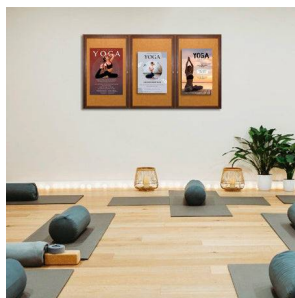

84 x 36 WOOD Indoor Enclosed Bulletin Cork Boards (3 DOORS)

FOR CURRENT PRICING, VISIT THE ID # LISTED ABOVE

Product Details

- Indoor Wood Bulletin Board
- **Overall Size: 84" Wide x 36" High**
- Wall Mounted Message Display Case
- 3 Door Enclosed Bulletin Board
- Steel Hinges
- **Locking Display Case**
- Security cam-lock on the front of each door (3 keys included)
- Corner Style: Classic Mitered Style
- Overall Depth: 2"
- Interior Useable Depth: 5/8"
- 3 wood frame finishes
- Frame Orientation: 84x36 come standard in **LANDSCAPE** orientation
- Lexan Break Resistant Acrylic Window. (Tempered Glass is Optional)
- Self sealing natural cork interior
- Case must be **surface mounted** on the wall
- **Free Shipping: 84x36 Wood Framed 3 Door Enclosed Bulletin Boards**
- **Call for Custom Indoor Enclosed Wood Bulletin Boards**