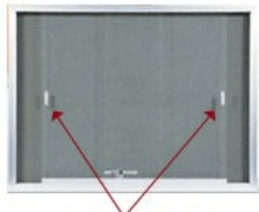

96 x 48 Indoor Enclosed Bulletin Cork Boards with Sliding Glass Doors

FOR CURRENT PRICING, VISIT THE ID # LISTED ABOVE

Product Details

RATCHET LOCK & KEY

**SECURES YOUR POSTINGS
IN HIGH TRAFFIC AREAS**

**(10) FABRIC COLORS &
(4) PAINTED CORK COLORS**
(shown in Sea Foam Green Cork)

**HANDLE GRIPS
ARE POSITIONED
ON EACH DOOR FOR EASY
DOOR SLIDING**

- Indoor Enclosed Bulletin Board 96x48
- 3 Door Sliding Glass Bulletin Board Display Case
- XL Durable Aluminum Display Cabinet
- Classic Mitered Corners Cabinet Style
- Overall Size: 96" Wide x 48" High
- Wall Mount Display Case
- Lockable Message Display Board
- Secured with ratchet lock (keys included)
- Post messages, announcements, schoolwork
- Self-sealing natural cork interior
- Standard Finish: Satin anodized aluminum frame
- 3 Optional Metal Case Finishes: Bronze, Black, Satin Gold
- Tempered Glass Sliding Doors
- 1" Wide Main Frame
- 3 1/8" Display Case Depth
- 96x48 Glass Bulletin Boards **for INDOOR USE ONLY**
- Sliding Glass Doors Enclosed Bulletin Board **SHIPS FREE FREIGHT**
- Call For Custom Enclosed Bulletin Boards

Ordering Options

- Painted Cork and Fabric Colors over Cork
- Plastic Clear or Multi-Color Push Pins (100 per box)
- LED Lighting available. Contact us for pricing

Model	Overall Size	Viewable Area	Number of Doors	Ships Via	Weight
BBISG-9648	96" Wide x 48" High	93" x 44"	3	Freight	125 LBS