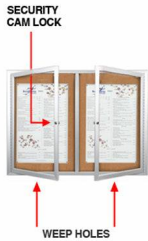

Model	Overall Size	Viewable Area (per door)	Number of Doors	Ships Via	Weight
SCBBL234-9648	96" Wide x 48" High	42 3/4" x 42"	2	Freight	88 LBS