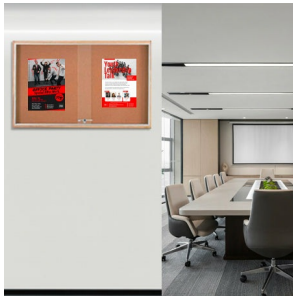

Sliding Glass Doors Indoor 60x30 Enclosed Bulletin Boards (Wood Framed)

FOR CURRENT PRICING, VISIT THE ID # LISTED ABOVE

Product Details

- Indoor Bulletin Board
- 2 Sliding Glass Doors
- **Enclosed Message Board**
- Wood Framed Cork Board
- Corner Style: Classic Mitered Style
- **Overall Size 60" Wide x 30" High**
- Wall Mount Display Case
- Handsome wood stained frame with Silver Trim
- **Tempered glass doors**
- Self-sealing natural cork laminated to fiberboard backing
- 3/4" wide frame
- 4" exterior case depth
- Lockable Cork Bulletin Board
- Secured with ratchet lock (two keys included)
- Sliding Glass Bulletin Boards For **INDOOR DISPLAY ONLY!**
- Use Pins to Post Messages, Posters, and other Printed materials
- **FREE SHIPPING** INDOOR 60x30 Sliding Doors Wood Bulletin Boards
- **Call For Custom Bulletin Board Display Cases**

Ordering Options

- Painted Cork and Fabric Colors over Cork
- Plastic Clear or Multi-Color Push Pins (100 per box)
- LED lighting available. Please contact us

60 x 30

SLIDING GLASS DOORS
PROVIDE EASY ACCESS
(PICTURES SHOWN, NOT TO SCALE)

Model	Overall Size	Viewable Area	Numbr of Doors	Ships Via	Shipping Weight
BBISGW-6030	60" Wide x 30" High	57 3/8" x 26 1/2"	2	Freight	58 LBS