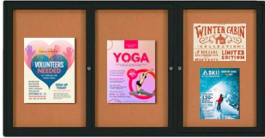

### Enclosed Outdoor Bulletin Boards 84 x 48 with Interior Lighting and Radius Edge (3 DOORS)

FOR CURRENT PRICING, VISIT THE ID # LISTED ABOVE

#### Product Details

- Outdoor Bulletin Board
- Aluminum Display Case Construction w Radius Edges
- Overall Size: 84" Wide x 48" High
- Lighted Bulletin Board
- 3 Door Enclosed Bulletin Board
- LED Strip Lights: Long Lasting & Energy Efficient
- Wall Mounted
- Full length piano hinges supports each door
- Lockable Bulletin Board
- Security cam-lock on the front of each door (3 keys included)
- Overall Depth: 4"
- Interior Useable Depth: 2 5/8"
- 4 outdoor treated metal frame finishes
- Frame Orientation: **LANDSCAPE**
- Break Resistant Acrylic Window: Lexan Polycarbonate
- (Tempered Glass Optional)
- Self healing natural cork interior
- Weep holes provided on bottom cabinet to reduce any condensation
- Weather resistant aluminum backing with silicone sealant
- Case must be **surface mounted** on the wall
- **Can be wall mounted outdoor or indoor**
- **Free Shipping** on 3 Door Radius Edge Outdoor Display Cases (Lighted)
- **Call for Custom Outdoor Bulletin Boards**