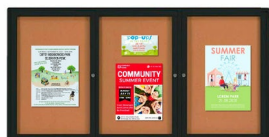

### Three Door Enclosed Outdoor Bulletin Boards 72 x 36 with Interior LED Lighting and Sleek Radius Edge Cabinet Corners

FOR CURRENT PRICING, VISIT THE ID # LISTED ABOVE

#### Product Details

- Outdoor Enclosed Bulletin Boards 72x36
- Wall Mount 3 Door Display Case + LED Lighting
- Sleek Radius Edge Cabinet Corners
- Weather-Resistant, Durable Aluminum Cabinet
- 3 Door Outdoor Bulletin Board
- Overall Size: 72" Wide x 36" High
- LED Lighted Bulletin Board
- LED Strip Lights: Long-Lasting & Energy-Efficient
- Lockable Bulletin Board
- Full-length piano hinges support each door
- Security Cam-Lock on the front of each door (3 keys included)
- Overall Cabinet Depth: 4"
- Interior Useable Depth: 2 5/8"
- 4 outdoor treated metal frame finishes
- Frame Orientation: **Landscape**
- Break-Resistant Acrylic Window: Lexan Polycarbonate
- (Tempered Glass Optional)
- Self-healing natural cork interior
- **Weep Holes** provided on cabinet bottom help to expel any water
- **Side Vents** help dissipate condensation
- Weather resistant aluminum backing with silicone sealant
- Display Case must be surface mounted on the wall
- Wall Mount 3-Door Message Board Cabinet Outdoors or Indoors
- **Free Shipping Ground Freight**
- Call for Custom Outdoor Bulletin Boards

#### Ordering Options

- Vinyl covering over corkboard
- Plastic Clear or Multi-Color Push Pins (100 per box)
- **Door Window: Break Resistant or Tempered Glass**
  - Break Resistant Acrylic: 1/8" thick, lightweight (Standard)
  - 1/4" Tempered Glass for public environments and locations that require this added safety feature. (Upcharge)
    - If chosen we will use our heavy duty door that will change one of 2 dimensions by 1/2". We will contact you if you do not indicate which dimension you would like adjusted in your order notes.
    - The viewable area can decrease by 1/2" or the overall size can be increased by 1/2".