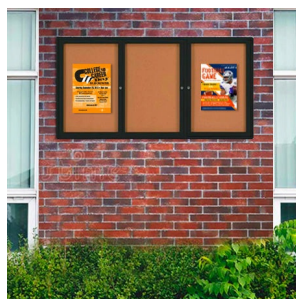

### Three Door Enclosed Outdoor Bulletin Boards 72 x 36 with Interior LED Lighting and Sleek Radius Edge Cabinet Corners

FOR CURRENT PRICING, VISIT THE ID # LISTED ABOVE

#### Product Details

- Outdoor Enclosed Bulletin Boards 72x36
- Wall Mount 3 Door Display Case + LED Lighting
- Sleek Radius Edge Cabinet Corners
- Weather-Resistant, Durable Aluminum Cabinet
- 3 Door Outdoor Bulletin Board
- Overall Size: 72" Wide x 36" High
- LED Lighted Bulletin Board
- LED Strip Lights: Long-Lasting & Energy-Efficient
- Lockable Bulletin Board
- Full-length piano hinges support each door
- Security Cam-Lock on the front of each door (3 keys included)
- Overall Cabinet Depth: 4"
- Interior Useable Depth: 2 5/8"
- 4 outdoor treated metal frame finishes
- Frame Orientation: **Landscape**
- Break-Resistant Acrylic Window: Lexan Polycarbonate
- (Tempered Glass Optional)
- Self-healing natural cork interior
- **Weep Holes** provided on cabinet bottom help to expel any water
- **Side Vents** help dissipate condensation
- Weather resistant aluminum backing with silicone sealant
- Display Case must be surface mounted on the wall
- Wall Mount 3-Door Message Board Cabinet Outdoors or Indoors
- **Free Shipping Ground Freight**
- Call for Custom Outdoor Bulletin Boards

#### Ordering Options

- Vinyl covering over corkboard
- Plastic Clear or Multi-Color Push Pins (100 per box)
- **Door Window: Break Resistant or Tempered Glass**
  - Break Resistant Acrylic: 1/8" thick, lightweight (Standard)
  - 1/4" Tempered Glass for public environments and locations that require this added safety feature. (Upcharge)
    - If chosen we will use our heavy duty door that will change one of 2 dimensions by 1/2". We will contact you if you do not indicate which dimension you would like adjusted in your order notes.
    - The viewable area can decrease by 1/2" or the overall size can be increased by 1/2".