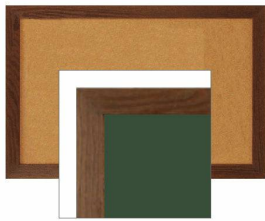

### WIDE WOOD 16x20 Framed Cork Bulletin Board (Open Face with 2" Wide Wood Frame)

FOR CURRENT PRICING, VISIT THE ID # LISTED ABOVE

#### Product Details

- o **Wide Wood Framed Cork Board**
- o Wall Mount Cork Bulletin Board
- o **Cork Board Frame Size: 16" x 20"**
- o Overall Bulletin Board Frame Depth: **3/4"**
- o Available in **3 Wood Frame Finishes: Cherry, Light Oak, and Walnut**
- o **Factory installed hangers allow you to mount Portrait or Landscape**
- o Self sealing natural cork, laminated to sturdy fiberboard
- o **Wood frame (2" WIDE) borders the cork board**
- o Constructed from solid hardwood with an attractive frame finish
- o Open Face 16x20 cork board displays **for INDOOR use only**
- o **Call for Custom Open Face Wide Wood Frame Bulletin Boards**

#### Ordering Options

- Fabric Covering over Cork bulletin board (see 10 colors below)
- Painted Corkboard Colors (see 4 colors below)
- Hard Plastic Push Pins: Clear or Multi-Color push pins (100 per box)
- Mounting brackets to help mount & secure your frame to the wall