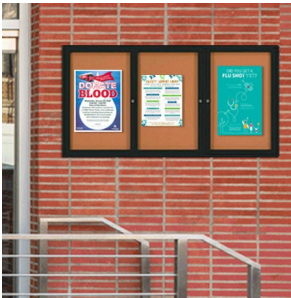

### 72x36 Enclosed Outdoor Bulletin Boards with Radius Edge (3 DOORS)

FOR CURRENT PRICING, VISIT THE ID # LISTED ABOVE

#### Product Details

- Outdoor Display Case
- Enclosed Cork Bulletin Board
- Durable Aluminum Display Case Construction
- Wall Mount
- **Corner Style: Mitered Corners with Radius Edges**
- Overall Size: 72" Wide x 36" High
- Number of Doors: 3 (2 and 4 Doors Available)
- Sleek radius frame accentuates messages
- Features full length piano hinges support each door
- Lockable Bulletin Board Cabinet
- Security cam-lock on the front of each door (2 keys included)
- Overall Display Case Depth: 2"
- Interior Useable Depth: 5/8"
- 4 outdoor treated frame finishes
- Frame Orientation: 72x36 come standard in **LANDSCAPE** orientation
- Break Resistant Acrylic Window: Perfect for high traffic locations
- Self healing natural corkboard interior
- Weep holes provided on bottom of cabinet to reduce any condensation
- Weather resistant aluminum backing with silicone sealant
- 72x36 Bulletin Board Cases must be **surface mounted** on the wall
- **Free Shipping** on 2-Door Exterior Bulletin Boards 72x36 w Radius Edges
- **Call to Buy Custom Outdoor Bulletin Boards with 1, 2, 3 and 4 Doors**

#### Ordering Options

- Painted Cork and Vinyl Covered over Cork Colors
- Plastic Clear or Multi-Color Push Pins (100 per box)
- **Door Window: Break Resistant or Tempered Glass**
  - Break Resistant Acrylic: 1/8" thick, lightweight (Standard)
  - 1/4" Tempered Glass for public environments and locations that require this added safety feature. (Upcharge)
    - If chosen we will use our heavy duty door that will change one of 2 dimensions by 1/2". We will contact you if you do not indicate which dimension you would like adjusted in your order notes.
    - The viewable area can decrease by 1/2" or the overall size can be increased by 1/2".