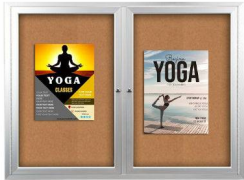

Enclosed Indoor Bulletin Boards 60 x 36 with Interior Lighting and Radius Edge (2 DOORS)

FOR CURRENT PRICING, VISIT THE ID # LISTED ABOVE

Product Details

- Indoor Bulletin Board
- Wall Mounted
- LED Strip Lighting: Long-Lasting & Energy-Efficient
- 2 Door Enclosed Bulletin Board
- Aluminum Display Case Construction w Radius Edges
- Overall Size: 60" Wide x 36" High
- Sleek radius frame accentuates messages
- Features full length piano hinges support each door
- Security cam-lock is positioned on the front of each door (2 keys included)
- Overall Depth: 4"
- Interior Useable Depth: 2 5/8"
- 4 metal frame finishes
- Frame Orientation: **LANDSCAPE**
- Break Resistant Acrylic: Perfect for high traffic or public environments
- Self healing natural cork interior
- Case must be **surface mounted** on the wall
- **Free Shipping**
- **Call to customize this 60" x 36" indoor cork board with lights!**

Lighting Information

- LED strip lights are positioned on top to shine down
- Electric Cord: 3-wire center back exit (electrician needed for hardwiring)

Ordering Options

- Fabric covering over corkboard
- Painted Cork Colors over
- Plastic Clear or Multi-Color Push Pins (100 per box)
- **Door Window: Break Resistant or Tempered Glass**
 - Break Resistant Acrylic: 1/8" thick, lightweight (Standard)
 - 1/4" Tempered Glass for public environments and locations that require this added safety feature. (Upcharge)
 - If chosen we will use our heavy duty door that will change one of 2 dimensions by 1/2". We will contact you if you do not indicate which dimension you would like adjusted in your order notes.
 - The viewable area can decrease by 1/2" or the overall size can be increased by 1/2".