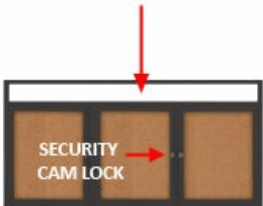

CUSTOM HEADER / LOGO (Upcharge)

This is for or those customers that wish to send us a specific FONT, COLOR, or LOGO. Make sure to enter **CUSTOM LOGO** in the empty **Text Box** above the Green ADD to CART button. We will contact you once the order has been received to instruct you on how to submit the HI-Res EPS File to us.

5" HIGH HEADER