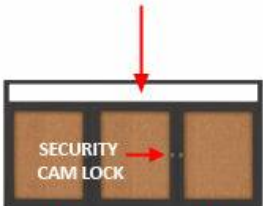

CUSTOM HEADER / LOGO (Upcharge)

This is for or those customers that wish to send us a specific FONT, COLOR, or LOGO. Make sure to enter **CUSTOM LOGO** in the empty **Text Box** above the Green ADD to CART button. We will contact you once the order has been received to instruct you on how to submit the HI-Res EPS File to us.

5" HIGH HEADER