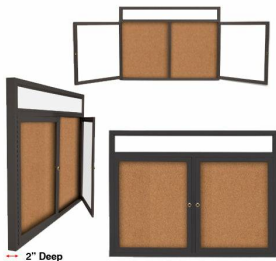

Indoor Enclosed Bulletin Boards 96" x 48" with Message Header (3 DOORS)

FOR CURRENT PRICING, VISIT THE ID # LISTED ABOVE

Product Details

- **Enclosed Bulletin Board**
- Wall Mounted 3 Door Bulletin Board
- Durable Aluminum Display Case with Mitered Corners
- White Header Panel - With Your Personalized Message
- **Overall Size: 96" Wide x 48" High**
- Features full length piano hinges support each door
- Security cam-lock on the front of each door (2 keys included)
- Overall Depth: 2"
- Interior Useable Depth: 5/8"
- Frame Orientation: 96x48 come standard in **LANDSCAPE**
- 4 metal frame finishes
- Break Resistant Lexan Acrylic Windows
- Self sealing natural cork interior
- 96x48 Bulletin Boards 3 Door with Header for **INDOOR USE**
- **Free Shipping on 96x48 Indoor 2 Door Bulletin Boards w Header**
- **Call for Custom Enclosed Bulletin Boards Outdoor and Indoor**

Header Details

- UPPERCASE Helvetica vinyl lettering
- **Black lettering on a 5" white header (3" max text height)**

IMPORTANT HEADER ORDERING DETAILS

Please type your message in the text box provided below, we will try to keep your message on one line unless otherwise specified. If we can't fit your message on one line we will center your copy on two lines. For the customer that needs a specific font, color or text positioning, you may call customer service with your requests.

Model	Overall Size	Viewable Area (per door)	Number of Doors	Ships Via	Weight
SCIBBH234-9648-3D	96" Wide x 48" High	43 1/4" x 36 1/2"	3	Freight	79 LBS