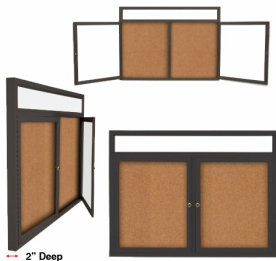

Indoor Enclosed Bulletin Boards 96" x 48" with Message Header (3 DOORS)

FOR CURRENT PRICING, VISIT THE ID # LISTED ABOVE

Product Details

- **Enclosed Bulletin Board**
- Wall Mounted 3 Door Bulletin Board
- Durable Aluminum Display Case with Mitered Corners
- White Header Panel - With Your Personalized Message
- **Overall Size: 96" Wide x 48" High**
- Features full length piano hinges support each door
- Security cam-lock on the front of each door (2 keys included)
- Overall Depth: 2"
- Interior Useable Depth: 5/8"
- Frame Orientation: 96x48 come standard in **LANDSCAPE**
- 4 metal frame finishes
- Break Resistant Lexan Acrylic Windows
- Self sealing natural cork interior
- 96x48 Bulletin Boards 3 Door with Header for **INDOOR USE**
- **Free Shipping on 96x48 Indoor 2 Door Bulletin Boards w Header**
- **Call for Custom Enclosed Bulletin Boards Outdoor and Indoor**

Header Details

- UPPERCASE Helvetica vinyl lettering
- **Black lettering on a 5" white header (3" max text height)**

IMPORTANT HEADER ORDERING DETAILS

Please type your message in the text box provided below, we will try to keep your message on one line unless otherwise specified. If we can't fit your message on one line we will center your copy on two lines. For the customer that needs a specific font, color or text positioning, you may call customer service with your requests.

Model	Overall Size	Viewable Area (per door)	Number of Doors	Ships Via	Weight
SCIBBH234-9648-3D	96" Wide x 48" High	43 1/4" x 36 1/2"	3	Freight	79 LBS