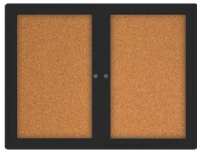

### Indoor Enclosed Bulletin Boards 84 x 36 with Rounded Corners (2 DOORS)

FOR CURRENT PRICING, VISIT THE ID # LISTED ABOVE

#### Product Details

- Indoor Enclosed Bulletin Boards
- Aluminum Display Case
- Rounded Corners
- Overall Bulletin Board Size: [84" Wide x 36" High](#)
- Number of Doors: 2
- Sleek radius frame with **ROUNDED CORNERS** accentuates messages
- Wall Mount Cork Bulletin Board
- Full length steel piano hinges support each door
- Security cam-lock on the front of each door (2 keys included)
- Overall Display Case Depth: 2"
- Interior Useable Depth: 5/8"
- 4 metal frame finishes
- Frame Orientation: **LANDSCAPE**
- Break Resistant Acrylic: Clear Lexan Polycarbonate Window
- Self healing natural cork interior
- **84 x 36 Bulletin Board 2 Door Rounded Corners for Indoor Use!**
- **FREE SHIPPING** on Indoor Enclosed Bulletin Boards 84x36
- **Call for Custom Cork Boards and Bulletin Boards**

#### Ordering Options

- Painted Cork and Fabric Colors over Cork
- Plastic Clear or Multi-Color Push Pins (100 per box)
- **Door Window: Break Resistant or Tempered Glass**
  - Break Resistant Acrylic: 1/8" thick, lightweight (Standard)
  - 1/4" Tempered Glass for public environments and locations that require this added safety feature. (Upcharge)
    - If chosen we will use our heavy duty door that will change one of 2 dimensions by 1/2". We will contact you if you do not indicate which dimension you would like adjusted in your order notes.
    - The viewable area can decrease by 1/2" or the overall size can be increased by 1/2".