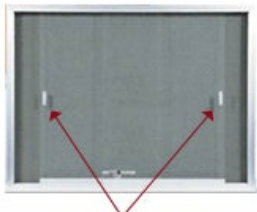

72 x 36 Indoor Enclosed Bulletin Cork Boards with Sliding Glass Doors

FOR CURRENT PRICING, VISIT THE ID # LISTED ABOVE

Product Details

- Indoor Enclosed Bulletin Board
- 2 Door Sliding Glass Bulletin Board Display
- Aluminum Display Cabinet
- Corner Style: Classic Mitered Style
- Overall Size: 72" Wide x 36" High
- Wall Mount Display Case
- Lockable Message Display Board
- Secured with ratchet lock (two keys included)
- Post messages, announcements, school work
- Self-sealing natural cork interior
- Standard Finish: Satin anodized aluminum frame
- Tempered glass sliding doors
- 1" Wide Main Frame
- 3 1/8" Display Case Depth
- **72x36 Glass Bulletin Boards For INDOOR USE ONLY**
- Sliding Glass Doors Enclosed Bulletin Boards **SHIPS FREE FREIGHT**
- Call For Custom Enclosed Bulletin Boards with Doors

RATCHET LOCK & KEY

SECURES YOUR POSTINGS
IN HIGH TRAFFIC AREAS

(10) FABRIC COLORS &
(4) PAINTED CORK COLORS
(shown in Sea Foam Green Cork)

HANDLE GRIPS
ARE POSITIONED
ON EACH DOOR FOR EASY
DOOR SLIDING

Ordering Options

- Painted Cork and Fabric Colors over Cork
- Plastic Clear or Multi-Color Push Pins (100 per box)
- LED Lighting available. Contact us for pricing

Model	Overall Size	Viewable Area	Number of Doors	Ships Via	Weight
BBISG-7236	72" Wide x 36" High	69" x 32"	2	Freight	85 LBS