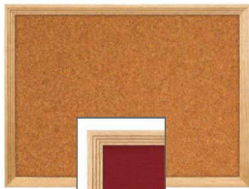

### 24 x 48 Wood Framed Cork Bulletin Board with Decorative Frame Style | Walnut, Light Oak, Cherry Wood Finishes | Fabric Cork Colors

FOR CURRENT PRICING, VISIT THE ID # LISTED ABOVE

#### Product Details

- **Cork Board Framed**
- **Wood Framed Wall Cork Board Display**
- Overall Cork Board Frame Size: 24" x 48"
- Overall Cork Bulletin Board Depth: 3/4"
- Available in 3 Wood Frame Finishes: Cherry, Light Oak, and Walnut
- **Factory installed hangers allow you to mount Portrait or Landscape ()**
- Self sealing natural cork, laminated to sturdy fiberboard
- **Wood frame (1 1/8" WIDE) borders the cork board**
- Constructed from solid hardwood with an attractive finish
- 24x48 Open Face cork bulletin board displays for **INDOOR** use only
- **Call for Custom Open Face Wood Framed Bulletin Boards**

#### Ordering Options

- Fabric Covering over Cork bulletin board (see 10 colors below)
- Painted Corkboard Colors (see 4 colors below)
- Hard Plastic Push Pins: Clear or Multi-Color push pins (100 per box)
- Mounting brackets to help mount & secure your frame to the wall