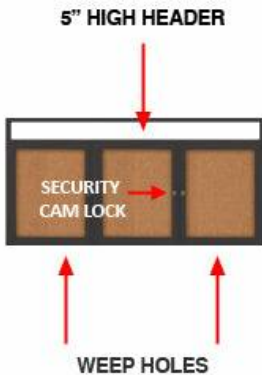

Indoor Enclosed Bulletin Boards 96" x 24" with Message Header (3 DOORS)

FOR CURRENT PRICING, VISIT THE ID # LISTED ABOVE

Product Details

- **Enclosed Bulletin Board**
- Wall Mounted 3 Door Bulletin Board
- Durable Aluminum Display Case with Mitered Corners
- White Header Panel - With Your Personalized Message
- **Overall Size: 96" Wide x 24" High**
- Features full length piano hinges support each door
- Security cam-lock on the front of each door (2 keys included)
- Overall Depth: 2"
- Interior Useable Depth: 5/8"
- Frame Orientation: All sizes come standard in [LANDSCAPE](#)
- 4 metal frame finishes
- Break Resistant Lexan Acrylic Windows
- Self sealing natural cork interior
- 96x24 Bulletin Boards 3 Door with Header for INDOOR USE
- **Free Shipping** on 96x24 Indoor 2 Door Bulletin Boards w Header
- **Call for Custom Enclosed Bulletin Boards Outdoor and Indoor**

Header Details

When placing your order choose one of these options and follow the instructions.

- **STANDARD HEADER (No Charge)**
 - All text is UPPERCASE Black Helvetica lettering on a 5" white header (3" max text height).
 - Check your grammar & spelling! We will print exactly what we receive.
 - We will try to keep your message on one line unless otherwise specified. If we can't fit your message on one line we will center your copy on two lines.
 - Please type your header message in the **Text Box** when ordering.
- **LEAVE HEADER BLANK (No Charge)**
 - Your display will ship with a blank header for you to add your message.
 - Make sure to type **LEAVE BLANK** in the **Text Box** when ordering.
- **CUSTOM HEADER / LOGO (Upcharge)**
 - This option is for customers that wish to send us a header with a specific FONT, COLOR, or LOGO.
 - Once your order is submitted we will contact you with instructions on how to submit your HI-RES EPS file.
 - Make sure to enter **CUSTOM LOGO** in the **Text Box** when ordering.