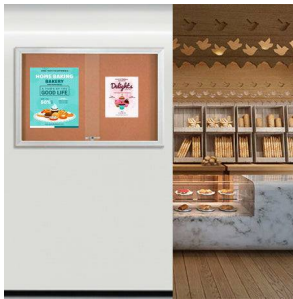

Indoor Enclosed Bulletin Cork Boards 60 x 36 with Sliding Glass Doors + Radius Edge Metal Cabinet Corners

FOR CURRENT PRICING, VISIT THE ID # LISTED ABOVE

Product Details

- Indoor Enclosed Bulletin Board Display Case
- Metal Cabinet with Two Sliding Glass Doors
- Contemporary Radius Edge Cabinet Corners
- Overall Size: 60" Wide x 36" High
- Aluminum Cabinet Construction
- Standard Finish: Satin Silver
- Wall Mount Display Case
- **Tempered Glass** Sliding Doors
- Smooth, Safe, Sleek Radius Edge Mitered Cut Corners
- Lockable Glass Doors
- Secured with ratchet lock (two keys included)
- Self-Healing natural cork bulletin board interior
- 1" Wide Main Frame
- 4" Case Depth
- Sliding Glass Bulletin Board for **Indoor Display Only**
- **FREE SHIPPING**: Radius Edge 60x36 Sliding Glass Message Boards
- Contact Us for Custom Bulletin Board and Corkboard Sizes

Ordering Options

- Painted Cork and Fabric Colors over Cork
- Plastic Clear or Multi-Color Push Pins (100 per box)
- LED lighting available. Contact us for pricing

60 x 36

Cork Board with Sliding doors
with Radius Edge