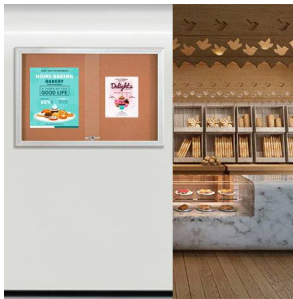

Indoor Enclosed Bulletin Cork Boards 60 x 36 with Sliding Glass Doors + Radius Edge Metal Cabinet Corners

FOR CURRENT PRICING, VISIT THE ID # LISTED ABOVE

Product Details

- Indoor Enclosed Bulletin Board Display Case
- Metal Cabinet with Two Sliding Glass Doors
- Contemporary Radius Edge Cabinet Corners
- Overall Size: 60" Wide x 36" High
- Aluminum Cabinet Construction
- Standard Finish: Satin anodized aluminum frame
- Wall Mount Display Case
- Lockable Glass Doors
- Secured with ratchet lock (two keys included)
- Self-sealing natural cork bulletin board interior
- **Tempered glass** is used for the sliding doors
- 1" Wide Main Frame
- 4" Case Depth
- Sliding Glass Bulletin Board for **Indoor Display Only**
- **FREE SHIPPING:** Radius Edge 60x36 Sliding Glass Message Boards
- Call For Custom Bulletin Board and Corkboard Sizes

Ordering Options

- Painted Cork and Fabric Colors over Cork
- Plastic Clear or Multi-Color Push Pins (100 per box)
- LED lighting available. Contact us for pricing

60 x 36

Cork Board with Sliding doors
with Radius Edge