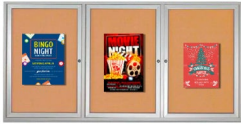

Enclosed Indoor Bulletin Boards 84 x 36 with Interior Lighting and Radius Edge (3 DOORS)

FOR CURRENT PRICING, VISIT THE ID # LISTED ABOVE

Product Details

- Indoor Bulletin Board
- Wall Mounted
- LED Strip Lighting: Long-Lasting & Energy-Efficient
- 3 Door Enclosed Bulletin Board
- Aluminum Display Case Construction w Radius Edges
- Overall Size: 84" Wide x 36" High
- Sleek radius frame accentuates messages
- Features full length piano hinges support each door
- Security cam-lock is positioned on the front of each door (3 keys included)
- Overall Depth: 4"
- Interior Useable Depth: 2 5/8"
- 4 metal frame finishes
- Frame Orientation: **LANDSCAPE**
- Break Resistant Acrylic: Perfect for high traffic or public environments
- Self healing natural cork interior
- Case must be **surface mounted** on the wall
- **Free Shipping**
- **Call to customize this 84" x 36" indoor cork board with lights!**

Lighting Information

- LED strip lights are positioned on top to shine down
- Electric Cord: 3-wire center back exit (electrician needed for hardwiring)

Ordering Options

- Fabric covering over corkboard
- Painted Cork Colors over
- Plastic Clear or Multi-Color Push Pins (100 per box)
- **Door Window: Break Resistant or Tempered Glass**
 - Break Resistant Acrylic: 1/8" thick, lightweight (Standard)
 - 1/4" Tempered Glass for public environments and locations that require this added safety feature. (Upcharge)
 - If chosen we will use our heavy duty door that will change one of 2 dimensions by 1/2". We will contact you if you do not indicate which dimension you would like adjusted in your order notes.
 - The viewable area can decrease by 1/2" or the overall size can be increased by 1/2".