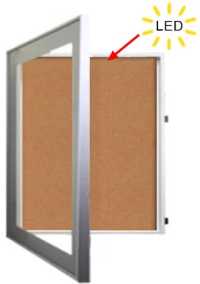

### 24 x 48 SwingFrame Designer 2 Inch Deep Shadow Box Display Case w Cork Board and Light - Metal Framed

FOR CURRENT PRICING, VISIT THE ID # LISTED ABOVE

#### Product Details

- SwingFrame Designer Shadow Box Display Case
- Lighted Display Case
- 24x48 Cork Board Interior Backer
- Indoor Wall Mount Shadow Box
- Swing Open, Easy Change Shadow Box Frame
- Patented swing-open hinged frame system (opens right to left)
- Concealed Hinges and Gravity Lock
- Metal Frame Profile: 5/8" Wide
- Interior Box Depth: 2"
- Overall Shadow Box Case Depth: 3 1/4"
- (5) Shadow Box Frame Finishes: Anodized Aluminum
- Beveled Matboard: Complimentary color to metal frame
- Exterior Box Sides: Finished with a complimentary laminate to metal frame
- Backing Board: 1/4" Natural Cork mounted on 1/4" Hardboard (Self Healing)
- Break Resistant Acrylic Window: Perfect for high traffic or public environments
- Installs Easily: Mounting hardware included
- 24 x 48 Shadow Box Display Indoor Use Only
- **Call for Custom SwingFrame Shadow Box w Cork Board**

#### Lighting Specifications

- UL approved LED Strip Lighting
- LED Color: Cool White
- LED Life: 50,000 hours (5 Year Warranty)
- LED Strip Light is positioned across the top of the display and shines downward
- Cord exit is positioned out the back of the display case ([Top Left Corner](#))
- 12 Volt Plug-In Adapter

#### Ordering Options

- Frame Orientation: Portrait or Landscape
- Interior Side Finish: White or Black Melamine | or Complimentary Laminate
- Side Plunge Lock & Key
- (6) Fabric Colors

Model	Interior Dimensions	Overall Size	Viewable Area	Ships Via	Shipping Weight
SBMLCORK2-2448	24" x 48"	27" x 51"	19" x 43"	FedEx	40