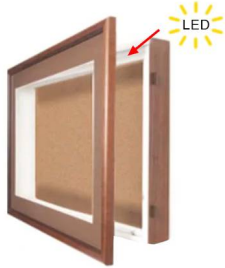

20x24 SwingFrame Designer Wood Framed Lighted Cork Board Display Case 3 Inch Deep

FOR CURRENT PRICING, VISIT THE ID # LISTED ABOVE

Product Details

- SwingFrame Designer Cork Board Display Case
- Lighted Display Case
- Enclosed Shadow Box Display Case
- 20x24 Cork Board Interior
- 3 Inch Deep Shadow Box Interior
- Swing Open, Wall Display Case
- Patented swing-open frame system (opens right to left)
- Concealed Hinges and Gravity Lock
- Wood Frame 3-Step Profile: 1 3/8" Wide
- Interior Usable Depth: 3"
- Overall Wood Display Case Depth: 4 1/4"
- (9) Natural wood display case frame finishes
- Beveled Matboard: Complimentary color to wood frame
- Exterior Box Sides: Black Laminate
- Backing Board: 1/4" Natural Cork mounted on 1/4" Hardboard
- Break Resistant Clear Acrylic Window
- Installs Easily: Mounting hardware included
- SwingFrame Designer 20x24 Cork Board Display Case For Indoor use only
- [Call to Customize Swingframe Lighted Display Case with Cork](#)

Lighting Specifications

- UL approved LED Strip Lighting
- LED Color: Cool White
- LED Life: 50,000 hours (5 Year Warranty)
- LED Strip Light is positioned across the top of the display and shines downward
- Cord exit is positioned out the back of the display case ([Top Left Corner](#))
- 12 Volt Plug-In Adapter

Ordering Options

- Frame Orientation: Portrait or Landscape
- Interior Side Finish: White or Black Melamine | or Complimentary Laminate
- Side Plunge Lock & Key
- (6) Fabric Colors

Model	Interior Dimensions	Overall Size	Viewable Area	Ships Via	Shipping Weight
DCWLCORK3-2024	20" x 24"	24" x 28"	15" x 19"	FedEx	26