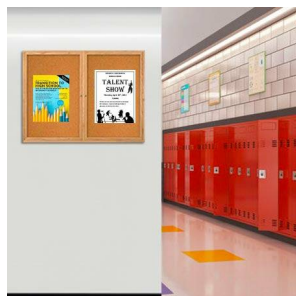

96 x 24 WOOD Indoor Enclosed Bulletin Cork Boards (2 DOORS)

FOR CURRENT PRICING, VISIT THE ID # LISTED ABOVE

Product Details

- Indoor Wood Bulletin Board
- **Overall Size: 96" Wide x 24" High**
- Wall Mounted Message Display Case
- 2 Door Enclosed Bulletin Board
- Steel Hinges
- [Locking Display Case](#)
- Security cam-lock on the front of each door (2 keys included)
- Corner Style: Classic Mitered Style
- Overall Depth: 2"
- Interior Useable Depth: 5/8"
- 3 wood frame finishes
- Frame Orientation: 96x24 come standard in [LANDSCAPE](#) orientation
- Lexan Break Resistant Acrylic Window.
- Self sealing natural cork interior
- Case must be **surface mounted** on the wall
- **Free Shipping:** 96x24 Wood Framed 2 Door Enclosed Bulletin Boards
- [Call for Custom Indoor Enclosed Wood Bulletin Boards](#)

Ordering Options

- Painted Cork and Fabric Colors over Cork
- Plastic Clear or Multi-Color Push Pins (100 per box)
- **Door Window: Break Resistant**
 - Break Resistant Acrylic: 1/8" thick, lightweight (Standard)