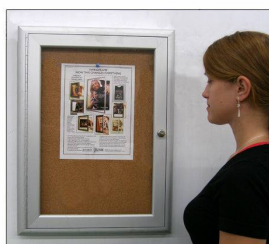

42 x 42 Indoor Enclosed Bulletin Boards (Radius Edge)

FOR CURRENT PRICING, VISIT THE ID # LISTED ABOVE

Product Details

- Indoor Enclosed Bulletin Board
- Locking Bulletin Board Display Case
- Viewable Area 42" x 42"
- Single Door
- Wall Mounted
- Aluminum Display Case
- Sleek radius edged frame profile with mitered corners
- Features full length piano hinges (opens right to left)
- Security cam-lock ion front door frame (2 keys included)
- Overall Case Depth: 2"
- Interior Useable Depth: 5/8"
- 4 metal frame finishes
- Break Resistant Acrylic: Ideal for high traffic indoor public spaces
- Self healing natural cork board interior
- Case must be **surface mounted** on the wall
- **Call for Custom Indoor Enclosed Bulletin Boards**

()

Ordering Options

- Frame Orientation: Portrait or Landscape
- Fabric Covered Cork Board
- **Door Window: Break Resistant or Tempered Glass**
 - Break Resistant Acrylic: 1/8" thick, lightweight (Standard)
 - 1/4" Tempered Glass for public environments and locations that require this added safety feature. (Upcharge)
 - If chosen we will use our heavy duty door that will change one of 2 dimensions by 1/2". We will contact you if you do not indicate which dimension you would like adjusted in your order notes.
 - The viewable area can decrease by 1/2" or the overall size can be increased by 1/2".