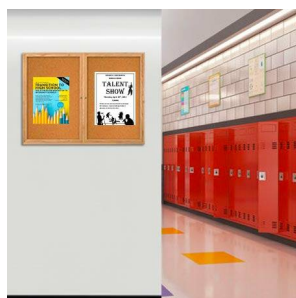

84 x 48 WOOD Indoor Enclosed Bulletin Cork Boards (2 DOORS)

FOR CURRENT PRICING, VISIT THE ID # LISTED ABOVE

Product Details

- Indoor Wood Bulletin Board
- **Overall Size: 84" Wide x 48" High**
- Wall Mounted Message Display Case
- 2 Door Enclosed Bulletin Board
- Steel Hinges
- **Locking Display Case**
- Security cam-lock on the front of each door (2 keys included)
- Corner Style: Classic Mitered Style
- Overall Depth: 2"
- Interior Useable Depth: 5/8"
- 3 wood frame finishes
- Frame Orientation: 84x48 come standard in **LANDSCAPE** orientation
- Lexan Break Resistant Acrylic Window. (Tempered Glass is Optional)
- Self sealing natural cork interior
- Case must be **surface mounted** on the wall
- **Free Shipping: 84x48 Wood Framed 2 Door Enclosed Bulletin Boards**
- **Call for Custom Indoor Enclosed Wood Bulletin Boards**

Ordering Options

- Painted Cork and Fabric Colors over Cork
- Plastic Clear or Multi-Color Push Pins (100 per box)
- **Door Window: Break Resistant or Tempered Glass**
 - Break Resistant Acrylic: 1/8" thick, lightweight (Standard)
 - 1/4" Tempered Glass for public environments and locations that require this added safety feature. (Upcharge)
 - If chosen we will use our heavy duty door that will change one of 2 dimensions by 1/2". We will contact you if you do not indicate which dimension you would like adjusted in your order notes.
 - The viewable area can decrease by 1/2" or the overall size can be increased by 1/2".