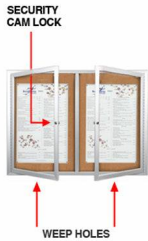

48 x 36 Enclosed Outdoor Bulletin Boards + Lights (2 DOORS)

FOR CURRENT PRICING, VISIT THE ID # LISTED ABOVE

Product Details

- **48x36 Outdoor Display Case**
- Lighted Bulletin Board
- Aluminum Display Case Construction
- **2 Door Bulletin Board**
- Weather Resistant and Made for the Outdoors
- Wall Mounted Display Case
- Corner Style: Classic Mitered Style
- Overall Size: 48" Wide x 36" High
- **State-of-the-Art LED Strip Lighting**
- **Energy-Efficient, Long Lasting: 50,000 hrs**
- Full length piano hinges support each door
- Security cam-lock on the front of each door (2 keys included)
- **Overall Depth: 3 1/8"**
- Interior Useable Depth: **1 5/8"**
- **4** outdoor treated metal frame finishes
- Frame Orientation: **LANDSCAPE**
- Break Resistant Clear Acrylic Window
- Natural tan cork interior
- Withstands typical everyday outside elements -Not floodproof
- **Weep Holes** help drain any water and helps reduce condensation
- Weather resistant aluminum backing with silicone sealant
- Case must be **surface mounted** on the wall
- **FREE SHIPPING** on Outdoor 48x36 Lighted Bulletin Boards
- **Call For Custom Outdoor Enclosed Bulletin Boards with Doors**

Lighting Information

- LED strip lights are positioned on top to shine down
- Electric Cord: 3-wire center back exit (electrician needed for hardwiring)

Ordering Options

- Vinyl covering over corkboard
- Plastic Clear or Multi-Color Push Pins (100 per box)
- **Door Window: Break Resistant or Tempered Glass**
 - Break Resistant Acrylic: 1/8" thick, lightweight (Standard)
 - 1/4" Tempered Glass for public environments and locations that require this added safety feature. (Upcharge)
 - If chosen we will use our heavy duty door that will change one of 2 dimensions by 1/2". We will contact you if you do not indicate which dimension you would like adjusted in your order notes.
 - The viewable area can decrease by 1/2" or the overall size can be increased by 1/2".