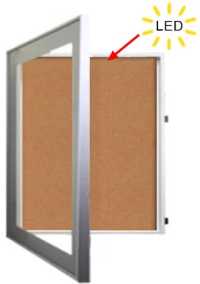

24 x 36 SwingFrame Designer 3 Inch Deep Shadow Box Display Case w Cork Board and Light - Metal Framed

FOR CURRENT PRICING, VISIT THE ID # LISTED ABOVE

Product Details

- SwingFrame Designer Shadow Box Display Case
- Lighted Shadow Box
- Interior 24 x 36 Bulletin Board
- Wall Shadow Box Case
- Easy Change Hinged Shadow Box
- Patented swing-open frame system (opens right to left)
- Concealed Hinges and Gravity Lock (Behind the Frame Profile)
- Metal Frame Profile: 5/8" Wide
- Interior Box Depth: 3"
- Overall Shadow Box Case Depth: 4 1/4"
- (5) Shadow Box Frame Finishes: Anodized Aluminum
- Beveled Matboard: Complimentary color to metal frame
- Exterior Box Sides: Finished with a complimentary laminate to metal frame
- Backing Board: 1/4" Natural Cork mounted on 1/4" Hardboard (Self Healing)
- Break Resistant Acrylic Window
- Installs Easily: Mounting hardware included
- SwingFrame Designer Shadow Box Display Cases for Indoor Use Only
- **Call for Custom SwingFrame Lighted Shadow Box w Cork Board**

Lighting Specifications

- UL approved LED Strip Lighting
- LED Color: Cool White
- LED Life: 50,000 hours (5 Year Warranty)
- LED Strip Light is positioned across the top of the display and shines downward
- Cord exit is positioned out the back of the display case ([Top Left Corner](#))
- 12 Volt Plug-In Adapter

Ordering Options

- Frame Orientation: Portrait or Landscape
- Interior Side Finish: White or Black Melamine | or Complimentary Laminate
- Side Plunge Lock & Key
- (6) Fabric Colors

Model	Interior Dimensions	Overall Size	Viewable Area	Ships Via	Shipping Weight
SBMLCORK3-2436	24" x 36"	27" x 39"	19" x 31"	FedEx	32