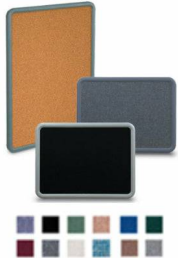

Plastic Framed Cork Board 18x24 Bulletin Board (with Rounded Radius Corners)

FOR CURRENT PRICING, VISIT THE ID # LISTED ABOVE

Product Details

- Plastic Framed Cork Display with Rounded Corners
- Cork Board Plastic Frame Size: 18" x 24"
- Overall Plastic Framed Bulletin Board Depth: 1"
- Wall Mount Tackboard
- (6) Plastic Frame Colors: Black, Grey, White, Putty, Slate Blue or Burgundy
- Factory installed hangers allow you to mount Portrait or Landscape
- Self sealing natural cork, laminated to sturdy fiberboard
- Plastic frame (1 1/4" WIDE) borders the cork board
- Open Face Cork Display Boards are for INDOOR use only

Ordering Options

- Fabric Covering over Cork bulletin board (see 10 colors below)
- Hard Plastic Push Pins: Clear or Multi-Color push pins (100 per box)

Model	Overall Size	Orientation	Ships Via	Shipping Weight
OFCMRC-1824	18" x 24"	Mounts both Portrait & Landscape	UPS	3 LBS