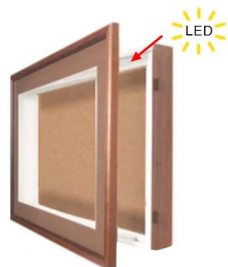

Designer Wood 16 x 20 Shadowbox SwingFrames with Cork Board and Interior Lighting (1" Deep)

FOR CURRENT PRICING, VISIT THE ID # LISTED ABOVE

Product Details

- Lighted 16 x 20 Shadow Box with Cork Board
- Swing Open Wood Shadow Box 16"x20" Frame
- Wall Mounted 16x20 Shadowbox
- Patented swing-open frame system (opens right to left)
- Features concealed hinges and Gravity Lock which provide a clean design
- Wood Frame Profile: 1 3/8" Wide
- Interior Wood Shadow Box Depth: 1"
- Overall Wood Shadow Box Depth: 2 1/4"
- (9) Natural wood shadowbox frame finishes
- Beveled Matboard: Complimentary color to wood frame
- Exterior Box Sides: Black Laminate
- Backing Board: 1/4" Natural Cork mounted on 1/4" Hardboard (Self Healing)
- Break Resistant Acrylic: Perfect for high traffic or public environments
- Installs Easily: Mounting hardware included
- For Indoor use only
- [Call to customize Wood Lighted 16 x 20 Shadow Box w Cork Board](#)

Lighting Specifications

- UL approved LED Strip Lighting
- LED Color: Cool White
- LED Life: 50,000 hours (5 Year Warranty)
- LED Strip Light is positioned across the top of the display and shines downward
- Cord exit is positioned out the back of the display case ([Top Left Corner](#))
- 12 Volt Plug-In Adapter

Ordering Options

- Frame Orientation: Portrait or Landscape
- Interior Side Finish: White or Black Melamine | or Complimentary Laminate
- Side Plunge Lock & Key
- (6) Fabric Colors

Model	Interior Dimensions	Overall Size	Viewable Area	Ships Via	Shipping Weight
SBWLCORK-1620	16" x 20"	20" x 24"	11" x 15"	FedEx	15