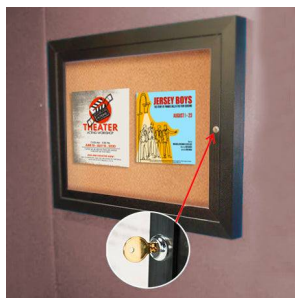

### Indoor Enclosed Bulletin Boards 27 x 39 (Single Door)

FOR CURRENT PRICING, VISIT THE ID # LISTED ABOVE

#### Product Details

- Indoor Bulletin Board
- Enclosed Bulletin Board
- Wall Mount, Single Door
- Features full length piano hinges (opens right to left)
- Security cam-lock is positioned on front of 27 x 39 frame (2 keys included)
- Overall Bulletin Board Display Case Depth: 2"
- Interior Useable Depth: 5/8"
- Visible Window Area 27 x 39
- 4 metal frame finishes
- Break Resistant Acrylic: Perfect for high traffic or public environments
- Self healing natural cork interior
- For INDOOR DISPLAY USE ONLY
- [Call to Customize Single Door Enclosed Bulletin Board Displays](#)

#### Ordering Options

- Frame Orientation: Portrait or Landscape
- Painted Cork and Fabric Cork
- **Door Window: Break Resistant or Tempered Glass**
  - Break Resistant Acrylic: 1/8" thick, lightweight (Standard)
  - 1/4" Tempered Glass for public environments and locations that require this added safety feature. (Upcharge)
    - If chosen we will use our heavy duty door that will change one of 2 dimensions by 1/2". We will contact you if you do not indicate which dimension you would like adjusted in your order notes.
    - The viewable area can decrease by 1/2" or the overall size can be increased by 1/2".