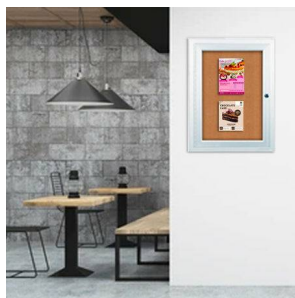

### 42 x 42 Indoor Enclosed Bulletin Boards with Light (Single Door)

FOR CURRENT PRICING, VISIT THE ID # LISTED ABOVE

#### Product Details

- Indoor Bulletin Board
- **Interior LED Strip Lights Positioned on Top**
- Enclosed Bulletin Board with Cork Board Interior
- Wall Mount, Single Door
- Viewable Area: 42x42
- Features full length piano hinges (opens right to left)
- Security cam-lock is positioned on front of 42x42 frame (2 keys included)
- Overall Aluminum Frame Display Case Depth: 3 1/8"
- Interior Useable Depth: 1 5/8"
- 4 Metal Finishes
- Break Resistant Acrylic: Perfect for high traffic or public environments
- Self healing natural cork interior
- Interior Florescent Light positioned on top
- FOR INDOOR USE ONLY!
- **Call to Customize Enclosed Bulletin Boards with Light**

#### Ordering Options

- Frame Orientation: Portrait or Landscape
- Painted Cork and Fabric Cork
- **Door Window: Break Resistant or Tempered Glass**
  - Break Resistant Acrylic: 1/8" thick, lightweight (Standard)
  - 1/4" Tempered Glass for public environments and locations that require this added safety feature. (Upcharge)
    - If chosen we will use our heavy duty door that will change one of 2 dimensions by 1/2". We will contact you if you do not indicate which dimension you would like adjusted in your order notes.
    - The viewable area can decrease by 1/2" or the overall size can be increased by 1/2".