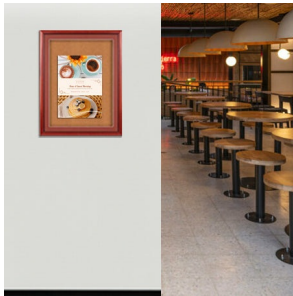

Extra Large Designer Wood Enclosed Bulletin Cork Board SwingFrames 48x84

FOR CURRENT PRICING, VISIT THE ID # LISTED ABOVE

Product Details

- Enclosed 48x84 Extra Large Bulletin Board
- Single Door 48" x 84" Enclosed Cork Bulletin Board
- Patented swing-open frame system (opens right to left)
- Features hidden hinges and Gravity Lock
- Wood Frame Profile: 1 3/8" Wide
- Overall Frame Depth: 2 7/8"
- (9) Wood frame finishes available
- Beveled Matboard: Complimentary color to wood frame finish
- Break Resistant Acrylic: Ideal for Indoor high traffic or public areas
- 1/4" natural cork board mounted on 1/4" hardboard
- Interior Useable Depth: 3/4"
- Wood Enclosed Bulletin Board 48x84 Swingframes are FOR INDOOR USE ONLY
- [Call to Buy Custom Extra Large 48 x 84 Enclosed Bulletin Boards](#)

Ordering Options

- Frame Orientation: Portrait or Landscape
- Fabric Covered Enclosed Bulletin Board
- Lockable Cork Board with Side Plunge Lock & Key

Videos

Model	Overall Size	Corkboard Size	Viewable Area	Ships Via	Shipping Weight
SFWBXL-4884	48" x 84"	43 1/4" x 79 1/4"	42 1/4" x 78 1/4"	Freight	155