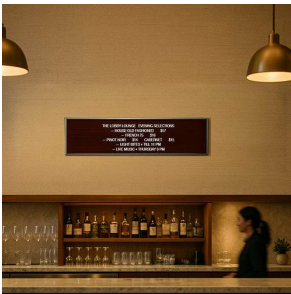

Open Face Vinyl Letter Board 12x48 Aluminum Frame

FOR CURRENT PRICING, VISIT THE ID # LISTED ABOVE
FREE SHIPPING

Product Details

- Overall Vinyl Letter Board Size: 12 x 48
- Overall Depth: 1/2"
- Silver aluminum trim (3/4" wide) borders the vinyl letter board
- Attractive vinyl letterboard with 1/4" grooves allows for easy letter and number insertion
- 3/4" White Helvetica letters and numbers included (290 Characters)
- Hanging Hardware is riveted onto the back for easy wall or ceiling mount
- Open Face letter boards 12x48 display for INDOOR or OUTDOOR use
- Call for Open Face Framed Letterboard Sizes

NOTE: If used outdoors, the letter board should be covered by an over-hang or enclosed in a case. It is not meant for outdoor use with direct exposure to inclement weather.

Ordering Options

- Frame Orientation: Portrait or Landscape
- Optional colors for vinyl letterboard panel
- Optional letter & character sets (1/2", 3/4", 1", 2", 3")

*CUSTOM SIZES AVAILABLE | CALL US

Model	Overall Letter Board Size	Ships Via	Shipping Weight
OFLBV-1248	12" x 48"	UPS	18