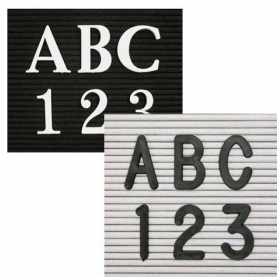

Open Face Vinyl Letter Board 12x12 Aluminum Frame

FOR CURRENT PRICING, VISIT THE ID # LISTED ABOVE
FREE SHIPPING

Product Details

- **Framed Letter Board**
- Vinyl Letter Board
- Overall Vinyl Letter Board Size: 12 x 12
- Overall Frame Depth: 1/2"
- **Silver aluminum trim (3/4" wide)** borders the vinyl letter board
- Attractive vinyl letterboard with 1/4" grooves allows for easy letter and number insertion
- **3/4" White Helvetica letters and numbers included (290 Characters)**
- Hanging Hardware is riveted onto the back for easy wall or ceiling mount
- Open Face letter boards display 12x12 for **INDOOR or OUTDOOR** use
- **Call for Custom Framed Letterboards Vinyl or Fabric**

NOTE: If used outdoors, the letter board should be covered by an over-hang or enclosed in a case. It is not meant for outdoor use with direct exposure to inclement weather.

Ordering Options

- Optional colors for vinyl letterboard panel
- Optional letter & character sets (1/2", 3/4", 1", 2", 3")

***CUSTOM SIZES AVAILABLE | CALL US**

Model	Overall Letter Board Size	Ships Via	Shipping Weight
OFLBV-1212	12" x 12"	UPS	9