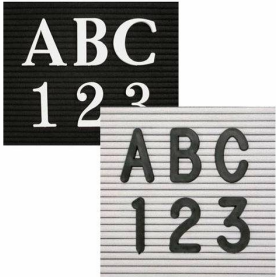

### Open Face Felt Letter Board 16x16 Aluminum Frame

FOR CURRENT PRICING, VISIT THE ID # LISTED ABOVE  
FREE SHIPPING

#### Product Details

- Open Face Letter Board
- Framed Felt Letter Board
- Overall Felt Letter Board Size: **16 x 16**
- Overall Depth: **1/2"**
- Silver aluminum trim (**3/4" wide**) borders the felt letter board
- Attractive black felt letter board with **1/4"** grooves allows for easy letter and number insertion
- **3/4" White Helvetica letters and numbers included (290 Characters)**
- Hanging Hardware is riveted onto the back for easy wall or ceiling mount
- Open Face 16x16 letter boards displays are for **INDOOR** use only
- [Call to Customize Open Face Framed Letterboard](#)

#### Ordering Options

- Optional colors for felt letterboard panel
- Optional letter & character sets (**1/2"**, **3/4"**, **1"**, **2"**, **3"**)

**\*CUSTOM SIZES AVAILABLE | CALL US**

Model	Overall Letter Board Size	Ships Via	Shipping Weight
OFLBF-1616	16" x 16"	UPS	10