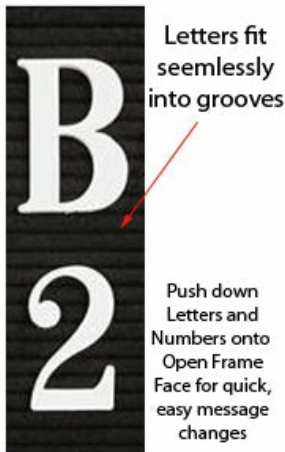

Open Face Vinyl Letter Board 24x48 Aluminum Frame

FOR CURRENT PRICING, VISIT THE ID # LISTED ABOVE
FREE SHIPPING

Product Details

- Vinyl Letter Board
- 24x48 Framed Letter Board Display with Silver Trim
- Overall Vinyl Letter Board Size: 24 x 48
- Overall Frame Depth: 1/2"
- Silver aluminum trim (3/4" wide) borders the vinyl letter board
- Attractive vinyl letterboard with 1/4" grooves allows for easy letter and number insertion
- 3/4" White Helvetica letters and numbers included (290 Characters)
- Hanging Hardware is riveted onto the back for easy wall or ceiling mount
- Open Face letter boards 24x48 for **INDOOR** or **OUTDOOR** use
- Call to customize **Open Face Framed Letterboard**

NOTE: If used outdoors, the letter board should be covered by an over-hang or enclosed in a case. It is not meant for outdoor use with direct exposure to inclement weather.

Ordering Options

- Frame Orientation: [Portrait](#) or [Landscape](#)
- Optional colors for vinyl letterboard panel
- Optional letter & character sets (1/2", 3/4", 1", 2", 3")

*CUSTOM SIZES AVAILABLE | CALL US

Model	Overall Letter Board Size	Ships Via	Shipping Weight
OFLBV-2448	24" x 48"	UPS	34