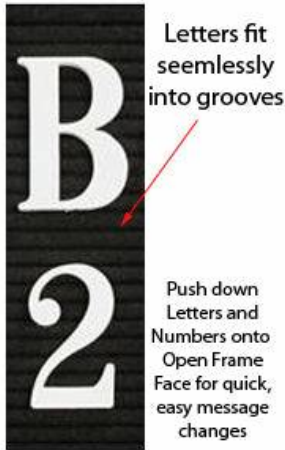

Open Face Vinyl Letter Board 24x48 Aluminum Frame

FOR CURRENT PRICING, VISIT THE ID # LISTED ABOVE
FREE SHIPPING

Product Details

- Vinyl Letter Board
- 24x48 Framed Letter Board Display with Silver Trim
- Overall Vinyl Letter Board Size: 24 x 48
- Overall Frame Depth: 1/2"
- Silver aluminum trim (3/4" wide) borders the vinyl letter board
- Attractive vinyl letterboard with 1/4" grooves allows for easy letter and number insertion
- 3/4" White Helvetica letters and numbers included (290 Characters)
- Hanging Hardware is riveted onto the back for easy wall or ceiling mount
- Open Face letter boards 24x48 for **INDOOR** or **OUTDOOR** use
- Call to customize **Open Face Framed Letterboard**

NOTE: If used outdoors, the letter board should be covered by an over-hang or enclosed in a case. It is not meant for outdoor use with direct exposure to inclement weather.

Ordering Options

- Frame Orientation: [Portrait](#) or [Landscape](#)
- Optional colors for vinyl letterboard panel
- Optional letter & character sets (1/2", 3/4", 1", 2", 3")

*CUSTOM SIZES AVAILABLE | CALL US

Model	Overall Letter Board Size	Ships Via	Shipping Weight
OFLBV-2448	24" x 48"	UPS	34