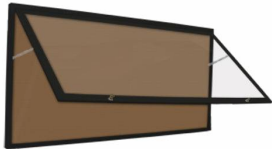

Wall SwingCase 24x48 Extra Large Outdoor Enclosed Bulletin Board Display Case | Metal Cabinet with Lockable XL Single Door

FOR CURRENT PRICING, VISIT THE ID # LISTED ABOVE

Product Details

- 24x48 Extra Large Message Board
- All Weather Outdoor Enclosed Bulletin Board
- Aluminum Display Case Construction
- Wall Mount Display Case 2" Deep
- XL Single Door Lockable Display Case
- Features full-length piano hinges (opens right to left)
- Break-Resistant Clear Acrylic Window
- Security cam-lock on the front of cabinet (2 keys included)
- Overall Display Case Depth: 2"
- Interior Useable Depth: 5/8"
- Portrait and Landscape Orientation Sizes
- 4 outdoor treated metal frame finishes
- Self-healing natural cork
- Weep Holes on cabinet bottom cabinet help expel any water + condensation
- Weather-resistant aluminum backing with silicone sealant
- 24 x 48 Bulletin Board Display Case **for Outdoor and Indoor Use**
- Display case must be **surface-mounted** on the wall
- Call for Custom Outdoor Bulletin Board Sizes

Ordering Options

- Vinyl Covered Cork Board
- Frame Orientation: Portrait or Landscape
- **Landscape Orientation Information** - For outdoor poster cases being built for landscape orientation, the following information below will apply.
 - The hinge placement will always be on Top (**Door Swings Upward**)
 - Prop arms will be added to the unit to support and hold the door.
 - The prop arms will extend the door open at approximately 45 degrees.
- **Door Window: Break Resistant or Tempered Glass**
 - Break Resistant Acrylic: 1/8" thick, lightweight (Standard)
 - 1/4" Tempered Glass for public environments and locations that require this added safety feature. (Upcharge)
 - If chosen we will use our heavy duty door that will change one of 2 dimensions by 1/2". We will contact you if you do not indicate which dimension you would like adjusted in your order notes.
 - The viewable area can decrease by 1/2" or the overall size can be increased by 1/2".