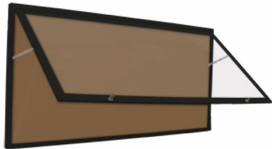

Wall SwingCase 24x48 Extra Large Outdoor Enclosed Bulletin Board Display Case | Metal Cabinet with Lockable XL Single Door

FOR CURRENT PRICING, VISIT THE ID # LISTED ABOVE

Product Details

- 24x48 Extra Large Message Board
- All Weather Outdoor Enclosed Bulletin Board
- Aluminum Display Case Construction
- Wall Mount Display Case 2" Deep
- XL Single Door Lockable Display Case
- Features full-length piano hinges (opens right to left)
- Break-Resistant Clear Acrylic Window
- Security cam-lock on the front of cabinet (2 keys included)
- Overall Display Case Depth: 2"
- Interior Useable Depth: 5/8"
- Portrait and Landscape Orientation Sizes
- 4 outdoor treated metal frame finishes
- Self-healing natural cork
- Weep Holes on cabinet bottom cabinet help expel any water + condensation
- Weather-resistant aluminum backing with silicone sealant
- 24 x 48 Bulletin Board Display Case **for Outdoor and Indoor Use**
- Display case must be **surface-mounted** on the wall
- Call for Custom Outdoor Bulletin Board Sizes

Ordering Options

- Vinyl Covered Cork Board
- Frame Orientation: Portrait or Landscape
- **Landscape Orientation Information** - For outdoor poster cases being built for landscape orientation, the following information below will apply.
 - The hinge placement will always be on Top (**Door Swings Upward**)
 - Prop arms will be added to the unit to support and hold the door.
 - The prop arms will extend the door open at approximately 45 degrees.
- **Door Window: Break Resistant or Tempered Glass**
 - Break Resistant Acrylic: 1/8" thick, lightweight (Standard)
 - 1/4" Tempered Glass for public environments and locations that require this added safety feature. (Upcharge)
 - If chosen we will use our heavy duty door that will change one of 2 dimensions by 1/2". We will contact you if you do not indicate which dimension you would like adjusted in your order notes.
 - The viewable area can decrease by 1/2" or the overall size can be increased by 1/2".