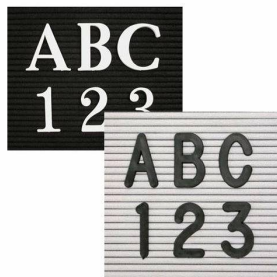

### Open Face Felt Letter Board 48x48 Aluminum Frame

FOR CURRENT PRICING, VISIT THE ID # LISTED ABOVE  
FREE SHIPPING

#### Product Details

- Open Face Letter Board
- Letter Board Framed
- Overall Felt Letter Board Size : 48 x 48
- Wall Mount
- Overall Depth: 1/2"
- Silver aluminum trim (3/4" wide) borders the felt letter board
- Attractive black felt letter board with 1/4" grooves allows for easy letter and number insertion
- 3/4" White Helvetica letters and numbers included (290 Characters)
- Hanging Hardware is riveted onto the back for easy wall or ceiling mount
- Open Face 48x48 letter boards displays for **INDOOR** use only
- [Call to Customize Open Frame Face Letterboard](#)

#### Ordering Options

- Optional colors for felt Letterboard panel
- Optional letter & character sets (1/2", 3/4", 1", 2", 3")

**\*CUSTOM SIZES AVAILABLE | CALL US**

Model	Overall Letter Board Size	Ships Via	Shipping Weight
OFLBF-4848	48" x 48"	Freight	62