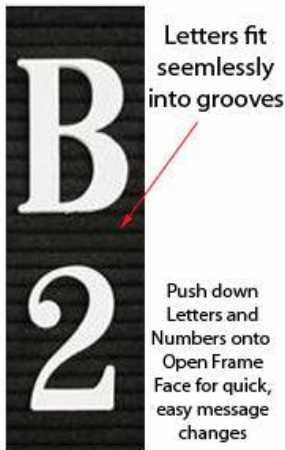

Open Face Vinyl Letter Board 24x72 Aluminum Frame

FOR CURRENT PRICING, VISIT THE ID # LISTED ABOVE
FREE SHIPPING

Product Details

- Open Face Vinyl Letter Board
- 24x72 Framed Letter Board Display
- Overall Vinyl Letter Board Size: **24 x 72**
- Overall Depth: **1/2"**
- Silver aluminum trim (**3/4" wide**) borders the vinyl letter board
- Vinyl letterboard with 1/4" grooves allows for easy letter and number insertion
- **3/4" White Helvetica letters and numbers included (290 Characters)**
- Hanging Hardware is riveted onto the back for easy wall or ceiling mount
- 24x72 Open Face letter boards displays for **INDOOR or OUTDOOR** use
- Call to **Customize Open Face Framed Letterboards**

NOTE: If used outdoors, the letter board should be covered by an over-hang or enclosed in a case. It is not meant for outdoor use with direct exposure to inclement weather.

Ordering Options

- Frame Orientation: Portrait or Landscape
- For Portrait Orientation Black Vinyl Letterboard is the only available color
- Optional colors for vinyl letterboard panel
- Optional letter & character sets (1/2", 3/4", 1", 2", 3")

*CUSTOM SIZES AVAILABLE | CALL US

Model	Overall Letter Board Size	Ships Via	Shipping Weight
OFLBV-2472	24" x 72"	UPS	50