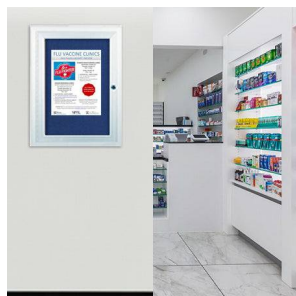

Product Details

- Indoor Bulletin Board
- **Interior LED Strip Lights Positioned on Top**
- Enclosed Bulletin Board with Cork Board Interior
- Wall Mount, Single Door
- Viewable Area: 30x40
- Features full length piano hinges (opens right to left)
- Security cam-lock is positioned on front of 30x40 frame (2 keys included)
- Overall Aluminum Frame Display Case Depth: 3 1/8"
- Interior Useable Depth: 1 5/8"
- 4 Metal Finishes
- Break Resistant Acrylic: Perfect for high traffic or public environments
- Self healing natural cork interior
- Interior Florescent Light positioned on top
- FOR INDOOR USE ONLY!
- **Call to Customize Enclosed Bulletin Boards with Light**

Lighting Information

- LED strip lights are positioned on top to shine down
- Electric Cord: 3-wire center back exit (electrician needed for hardwiring)

Ordering Options

- Frame Orientation: Portrait or Landscape
- Painted Cork and Fabric Cork
- **Door Window: Break Resistant or Tempered Glass**
  - Break Resistant Acrylic: 1/8" thick, lightweight (Standard)
  - 1/4" Tempered Glass for public environments and locations that require this added safety feature. (Upcharge)
    - If chosen we will use our heavy duty door that will change one of 2 dimensions by 1/2". We will contact you if you do not indicate which dimension you would like adjusted in your order notes.
    - The viewable area can decrease by 1/2" or the overall size can be increased by 1/2".

Model	Interior Size	Viewable Area	Overall Size (Portrait)	Overall Size (Landscape)	Ships Via	Shipping Weight
SCIBBL-3040	31 1/4" x 41 3/4"	30" x 40"	35 1/4" x 45"	45 1/4" x 35"	UPS	46