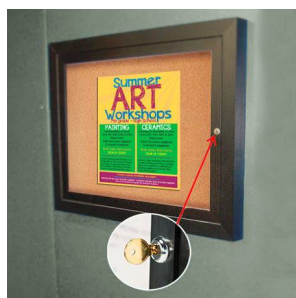

Indoor Enclosed Bulletin Boards 11 x 17 (Single Door)

FOR CURRENT PRICING, VISIT THE ID # LISTED ABOVE

Product Details

- Indoor Bulletin Board
- Enclosed Bulletin Board
- Wall Mount, Single Door
- Features full length piano hinges (opens right to left)
- Security cam-lock is positioned on front of 11 x 17 frame (2 keys included)
- Overall Bulletin Board Display Case Depth: 2"
- Interior Useable Depth: 5/8"
- Visible Window Area 11 x 17
- 4 metal frame finishes
- Break Resistant Acrylic: Perfect for high traffic or public environments
- Self healing natural cork interior
- For INDOOR DISPLAY USE ONLY
- [Call to Customize Single Door Enclosed Bulletin Board Displays](#)

Ordering Options

- Frame Orientation: Portrait or Landscape
- Painted Cork and Fabric Cork
- **Door Window: Break Resistant or Tempered Glass**
 - Break Resistant Acrylic: 1/8" thick, lightweight (Standard)
 - 1/4" Tempered Glass for public environments and locations that require this added safety feature. (Upcharge)
 - If chosen we will use our heavy duty door that will change one of 2 dimensions by 1/2". We will contact you if you do not indicate which dimension you would like adjusted in your order notes.
 - The viewable area can decrease by 1/2" or the overall size can be increased by 1/2".