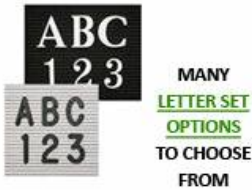

Open Face Felt Letter Board 18x18 Aluminum Frame

FOR CURRENT PRICING, VISIT THE ID # LISTED ABOVE
FREE SHIPPING

Product Details

- **Felt Letter Board**
- Overall Felt Letter Board Size: 18 x 18
- Overall Depth: 1/2"
- Silver aluminum trim (3/4" wide) borders the felt letter board
- Attractive black felt letter board with 1/4" grooves allows for easy letter and number insertion
- **3/4" White Helvetica letters and numbers included (290 Characters)**
- Hanging Hardware is riveted onto the back for easy wall or ceiling mount
- Open Face 18x18 letter boards displays **for INDOOR use only**
- **Call to Customize Open Face Framed Letterboards**

Ordering Options

- Optional colors for felt letterboard panel
- Optional letter & character sets (1/2", 3/4", 1", 2", 3")

***CUSTOM SIZES AVAILABLE | CALL US**

PORTRAIT or LANDSCAPE

Model	Overall Letter Board Size	Ships Via	Shipping Weight
OFLBF-1818	18" x 18"	UPS	11