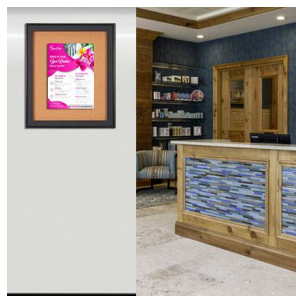

Designer Metal 30" x 36" Enclosed Bulletin Board SwingFrames

FOR CURRENT PRICING, VISIT THE ID # LISTED ABOVE

Product Details

- Wall Mount Enclosed 30 x 36 Bulletin Cork Boards
- Patented swing-open frame system (opens right to left)
- Features concealed hinges and Gravity Lock which provide a clean design
- Metal Frame Profile: 5/8" Wide
- Overall Exterior Display Cabinet Depth: 2 1/4"
- Interior Useable Depth: 3/4"
- (5) Aluminum frame finishes available
- Beveled Matboard: Complimentary color to metal frame
- Break Resistant Acrylic: For high traffic or public locations
- 1/4" natural cork board mounted on 1/4" hardboard
- Installs Easily: Mounting hardware included
- SwingFrame Cork Bulletin Board Displays are for **INDOOR USE ONLY**
- **Fabric Covered Bulletin Board Optional**
- **Call to Buy Swingframe Custom Designer Bulletin Boards 30x36**

Ordering Options

- Frame Orientation: Portrait or Landscape
- Enclosed Fabric Bulletin Board
- Lockable Bulletin Board with Side Plunge Lock & Key

Model	Interior Size	Overall Size	Viewable Area	Ships Via	Shipping Weight
SFMB-3036	30" x 36"	33 3/4" x 39 3/4"	29" x 35"	FedEx	44